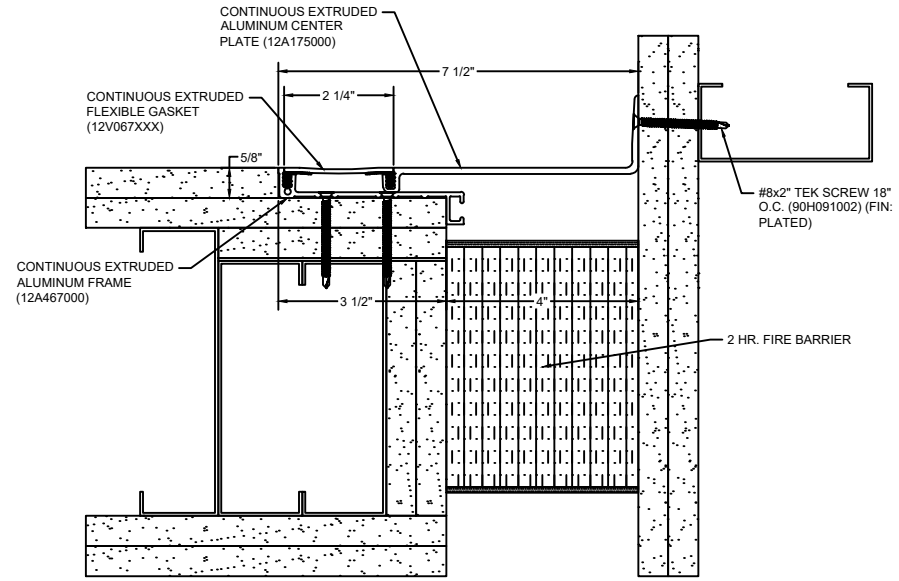

Model: GTWC-400 W/ FB

CS **Construction Specialties**®
www.c-sgroup.com
6696 Route 405 Highway, Muncy, PA 17756
Phone: (800) 233-8493 / Fax: (570) 546-8022
895 Lakefront Promenade, Mississauga, Ontario L5E 2C2 Canada
Phone: (888) 895-8955 / Fax: (905) 274-6241

© Copyright 2018 Construction Specialties, Inc.

PROJECT:	SCALE: NTS
CUSTOMER:	DATE:
LOCATION:	JOB NO.:
DRAWN BY:	SHEET NO.: