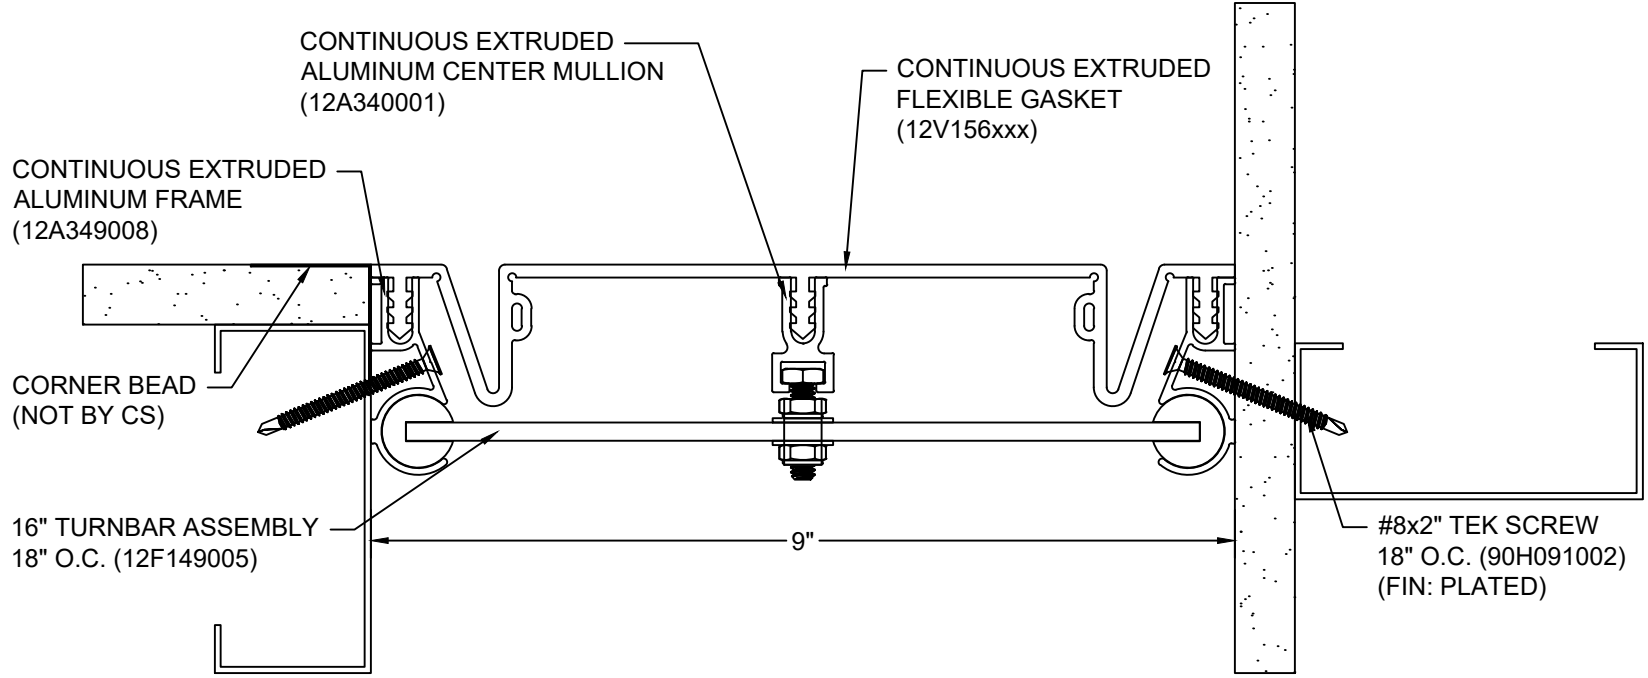

Model: FWFC-900M

CS Construction Specialties®
www.c-sgroup.com
6696 Route 405 Highway, Muncy, PA 17756
Phone: (800) 233-8493 / Fax: (570) 546-8022
895 Lakefront Promenade, Mississauga, Ontario L5E 2C2 Canada
Phone: (888) 895-8955 / Fax: (905) 274-6241

© Copyright 2018 Construction Specialties, Inc.

PROJECT:	SCALE: NTS
CUSTOMER:	DATE:
LOCATION:	JOB NO.:
DRAWN BY:	SHEET NO.: