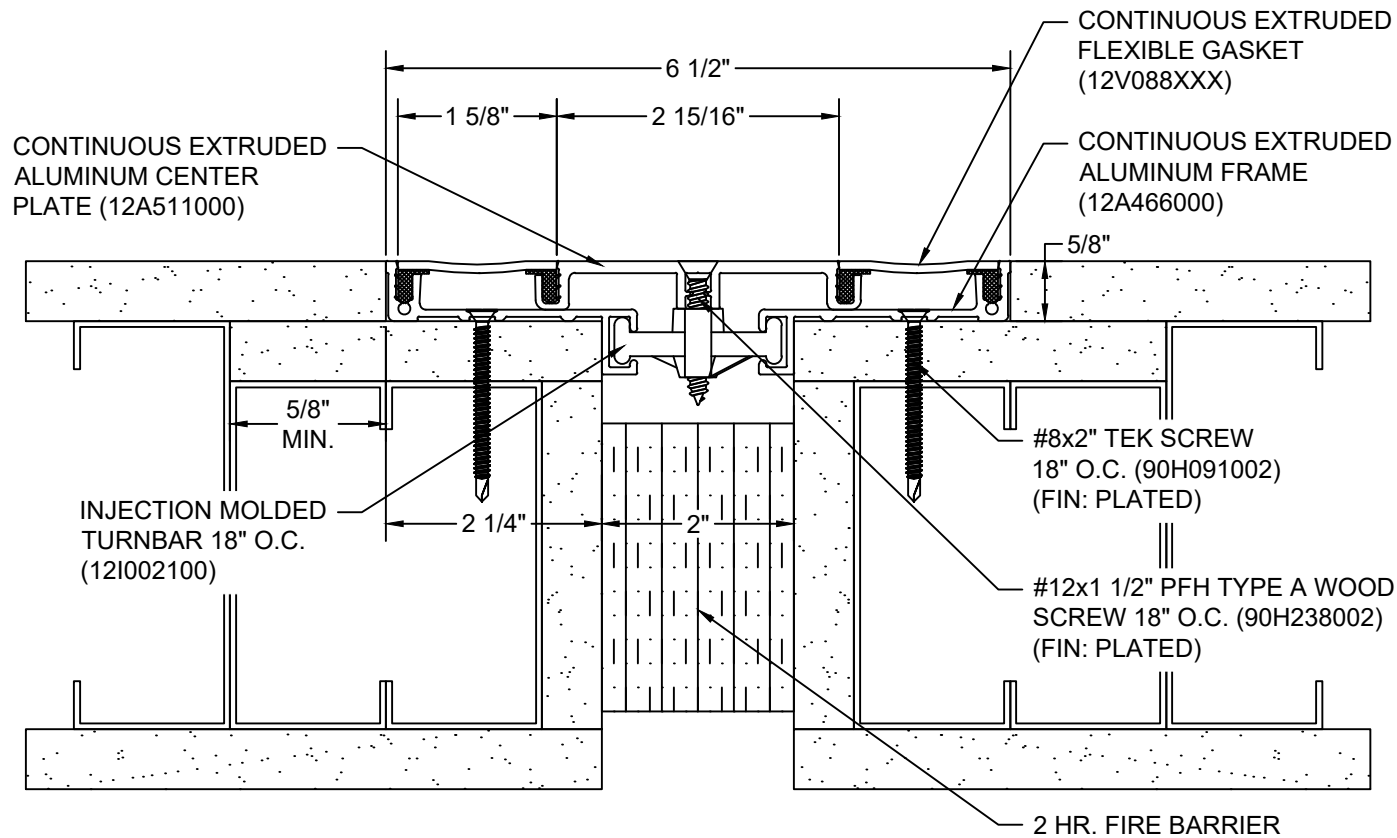

Model: GTW-200 W/ FB

Construction Specialties® www.c-sgroup.com 6696 Route 405 Highway, Muncy, PA 17756 Phone: (800) 233-8493 / Fax: (570) 546-8022 895 Lakefront Promenade, Mississauga, Ontario L5E 2C2 Canada Phone: (888) 895-8955 / Fax: (905) 274-6241	© Copyright 2018 Construction Specialties, Inc.	PROJECT:	SCALE: NTS
		CUSTOMER:	DATE:
		LOCATION:	JOB NO.:
		DRAWN BY:	SHEET NO.: