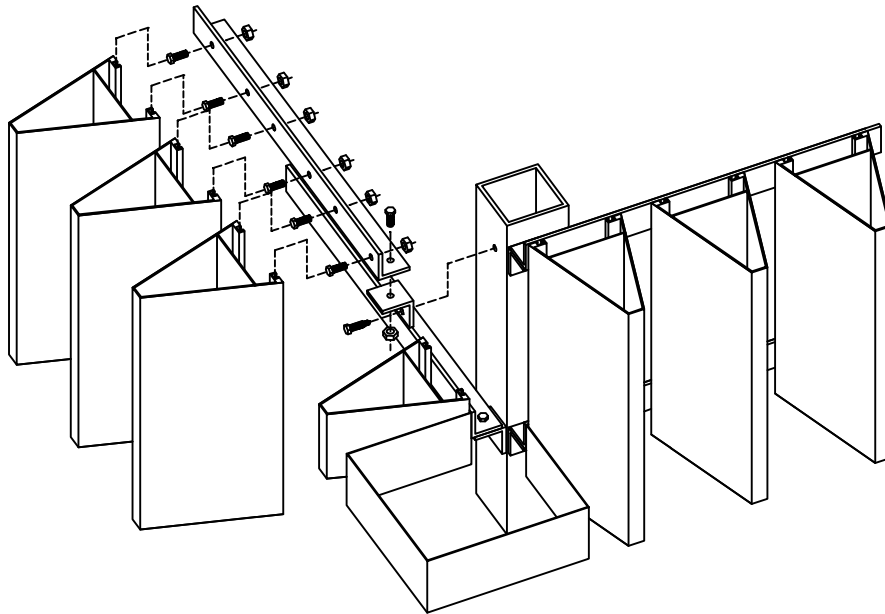

# VERT-A-CADE 6000

**Construction Specialties™**  
 49 MEEKER AVENUE, CRANFORD, NEW JERSEY  
 PHONE: 1-800-631-7379 / FAX: 908-272-5844

PROJECT:  
 TITLE:  
 SCALE:  
 DRW BY:

REVISION:  
 DATE:  
 SHEET:  
 DRW NO : RD-