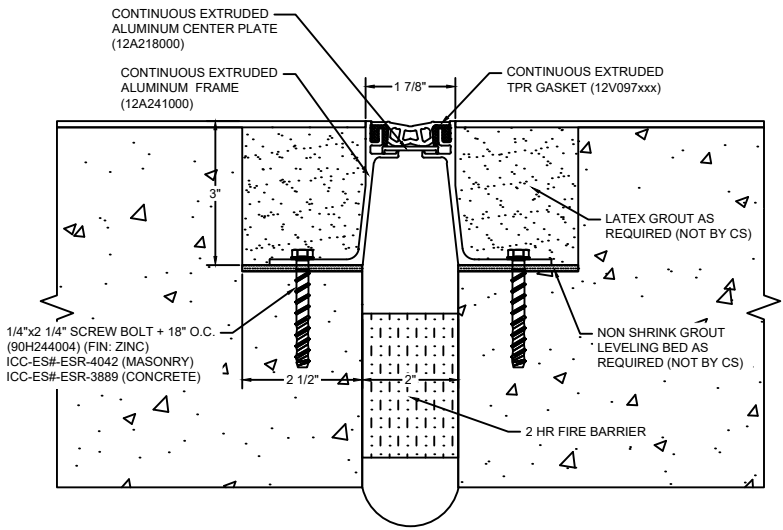

Model: GFT-200X3 W/ FB

Construction Specialties® www.c-sgroup.com 6696 Route 405 Highway, Muncy, PA 17756 Phone: (800) 233-8493 / Fax: (570) 546-8022 895 Lakefront Promenade, Mississauga, Ontario L5E 2C2 Canada Phone: (888) 895-8955 / Fax: (905) 274-6241	© Copyright 2018 Construction Specialties, Inc.	PROJECT:	SCALE: NTS
		CUSTOMER:	DATE:
		LOCATION:	JOB NO.:
		DRAWN BY:	SHEET NO.: