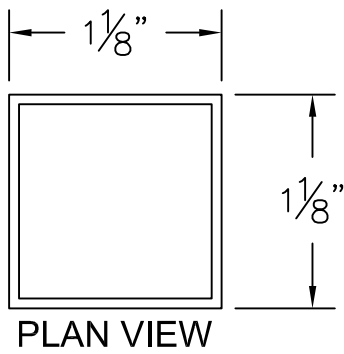

RISER

ALUMINUM

ISOMETRIC VIEW

DRAWING BY: CDL

DATE: 10/5/2016

CS™ **Cubicle Curtains**