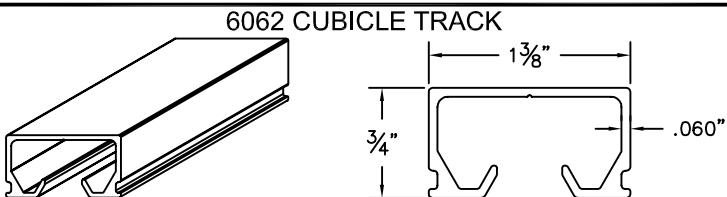

RISER

ALUMINUM

ISOMETRIC VIEW

DRAWING BY: CDL

DATE: 10/5/2016

CS™ **Cubicle Curtains**