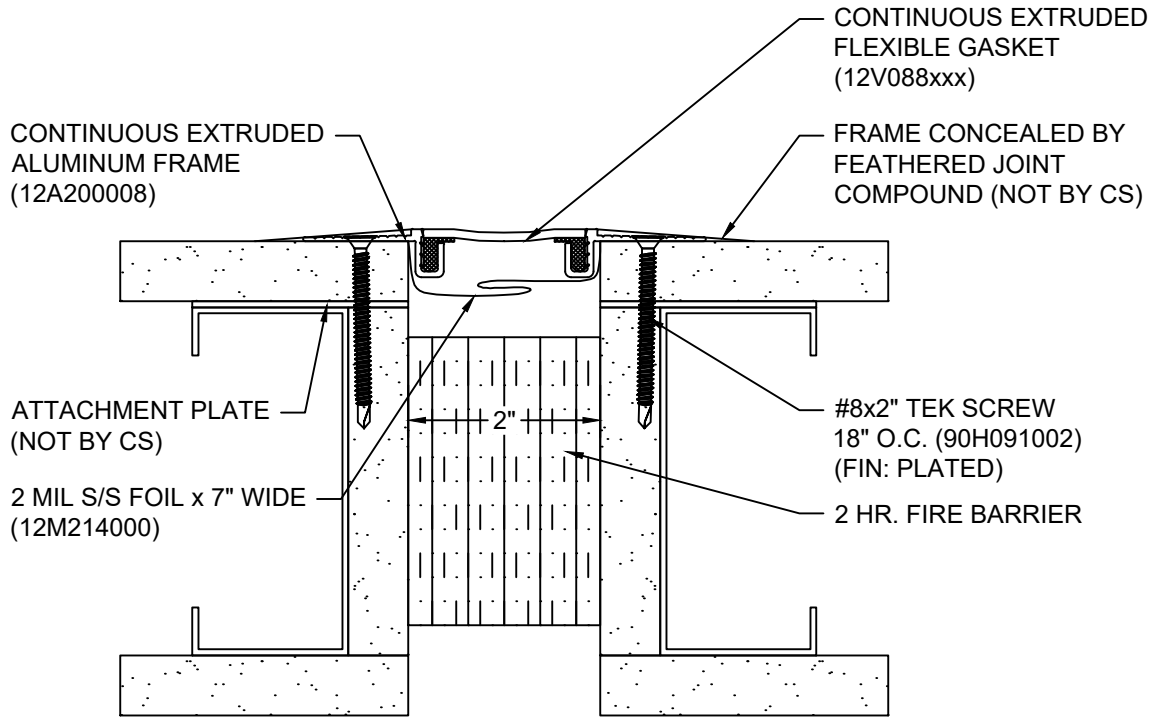

Model: FWF-200 W/ FB

CS Construction Specialties®
www.c-sgroup.com
6696 Route 405 Highway, Muncy, PA 17756
Phone: (800) 233-8493 / Fax: (570) 546-8022
895 Lakefront Promenade, Mississauga, Ontario L5E 2C2 Canada
Phone: (888) 895-8955 / Fax: (905) 274-6241

© Copyright 2018 Construction Specialties, Inc.

PROJECT:	SCALE: NTS
CUSTOMER:	DATE:
LOCATION:	JOB NO.:
DRAWN BY:	SHEET NO.: