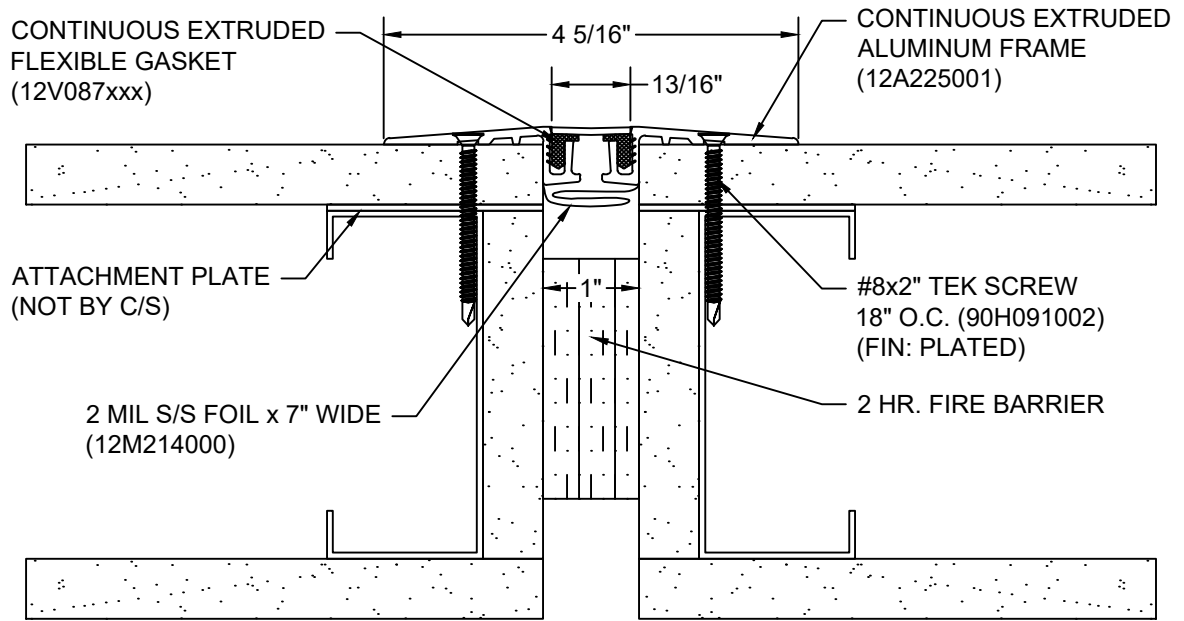

Model: GFS-100WL W/ FB

Construction Specialties®

www.c-sgroup.com

6696 Route 405 Highway, Muncy, PA 17756
Phone: (800) 233-8493 / Fax: (570) 546-8022

895 Lakefront Promenade, Mississauga, Ontario L5E 2C2 Canada
Phone: (888) 895-8955 / Fax: (905) 274-6241

© Copyright 2018 Construction Specialties, Inc.

PROJECT:	SCALE: NTS
CUSTOMER:	DATE:
LOCATION:	JOB NO.:
DRAWN BY:	SHEET NO.: