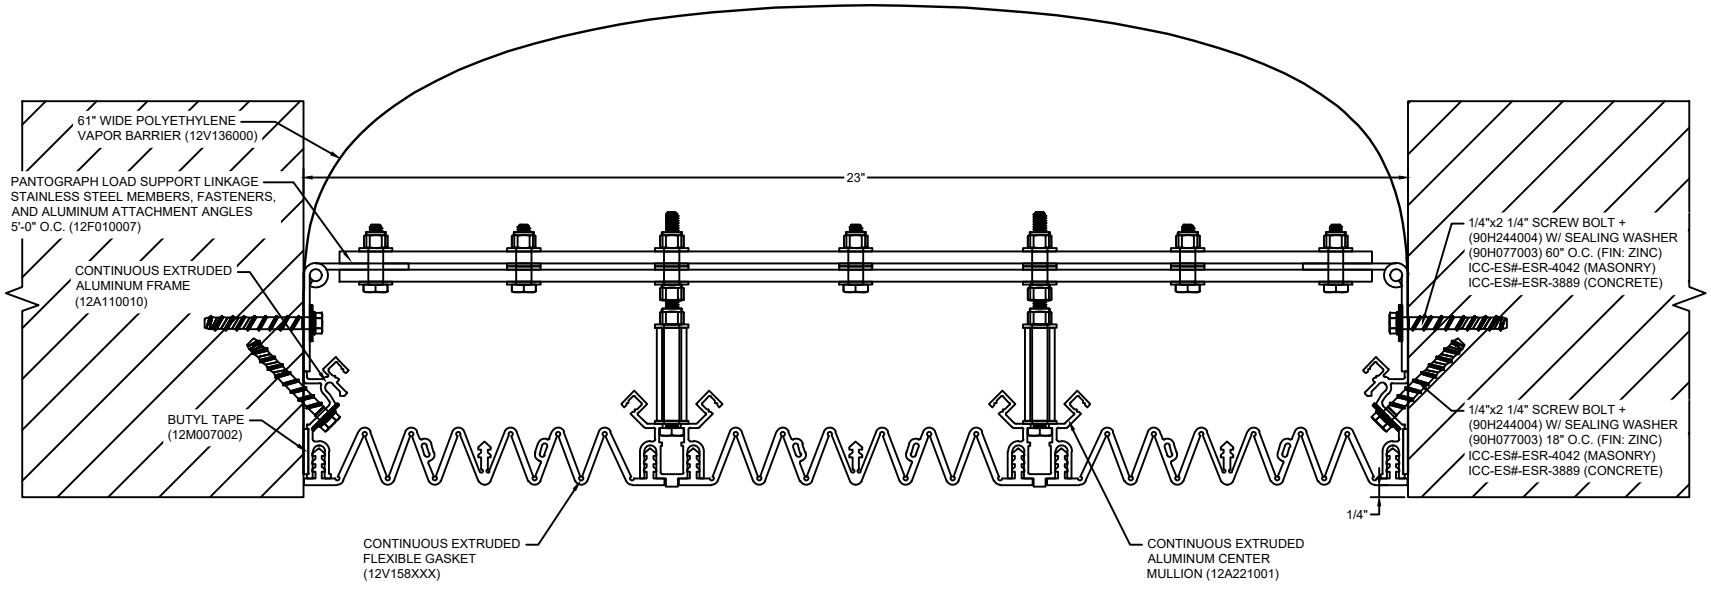

108 BLACK	232 WHITE	AVAILABLE COLORS:	270 GREIGE	136 GRAY
		764 PLATINUM		
*** CUSTOM COLORS ARE AVAILABLE AT AN ADDITIONAL CHARGE, SUBJECT TO MINIMUM QUANTITIES. ***				

Model: SC-2300

Construction Specialties®