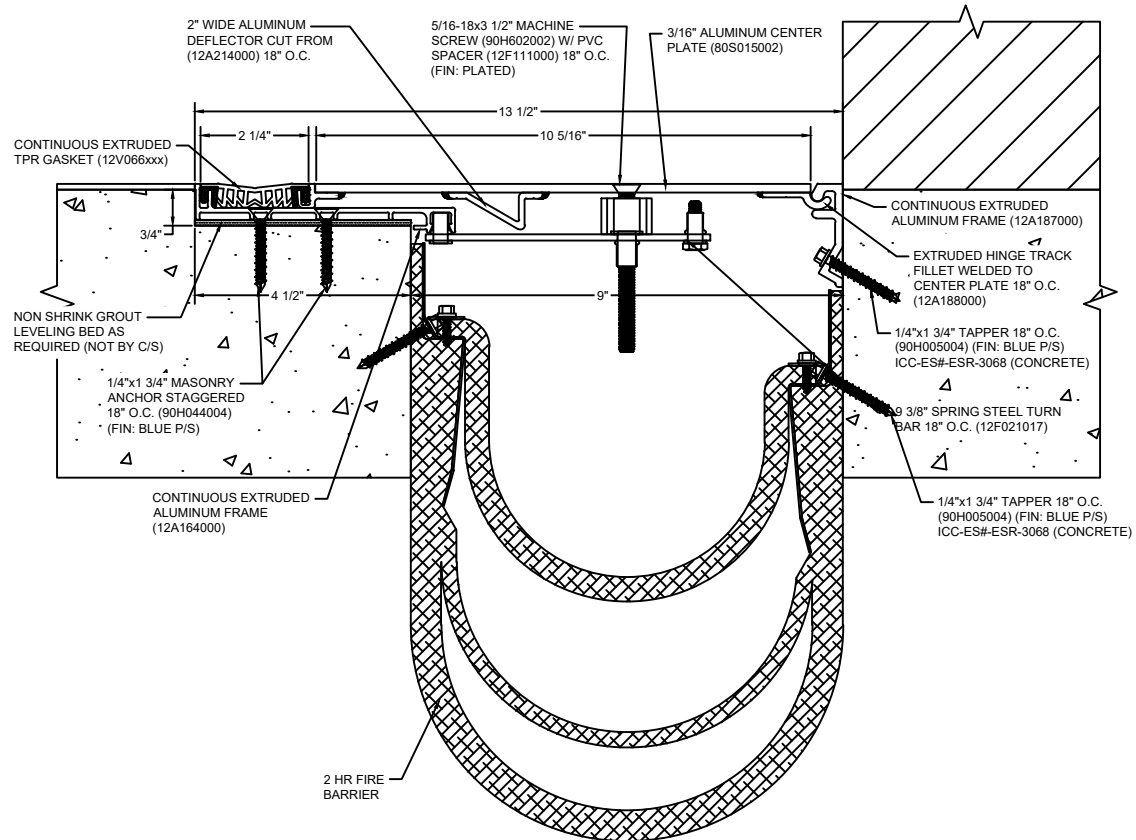

Model: SGPW-800 W/ FB

CS **Construction Specialties®**
www.c-sgroup.com
6696 Route 405 Highway, Muncy, PA 17756
Phone: (800) 233-8493 / Fax: (570) 546-8022
895 Lakefront Promenade, Mississauga, Ontario L5E 2C2 Canada
Phone: (888) 895-8955 / Fax: (905) 274-6241

© Copyright 2018 Construction Specialties, Inc.

PROJECT:	SCALE: NTS
CUSTOMER:	DATE:
LOCATION:	JOB NO.:
DRAWN BY:	SHEET NO.: