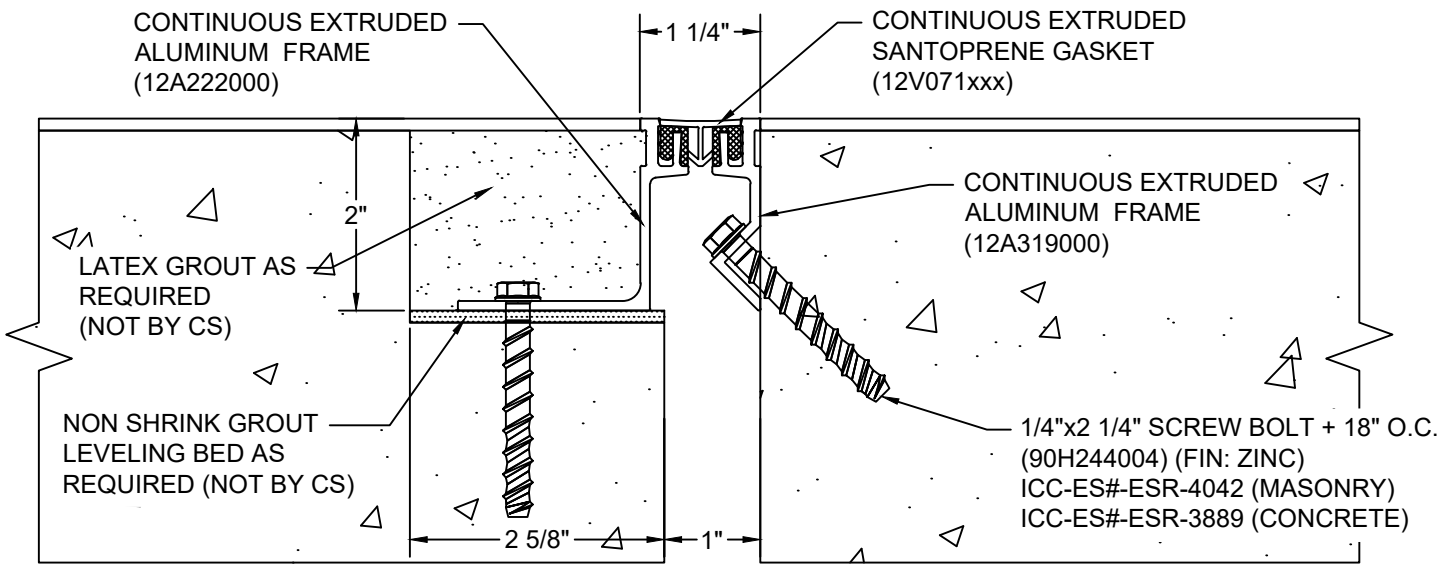

Model: GFT-100X2M

Construction Specialties
www.c-sgroup.com
6696 Route 405 Highway, Muncy, PA 17756
Phone: (800) 233-8493 / Fax: (570) 546-8022

895 Lakefront Promenade, Mississauga, Ontario L5E 2C2 Canada
Phone: (888) 895-8955 / Fax: (905) 274-6241

© Copyright 2016 Construction Specialties, Inc.

PROJECT:	SCALE: NTS
CUSTOMER:	DATE:
LOCATION:	JOB NO.:
DRAWN BY:	SHEET NO.: