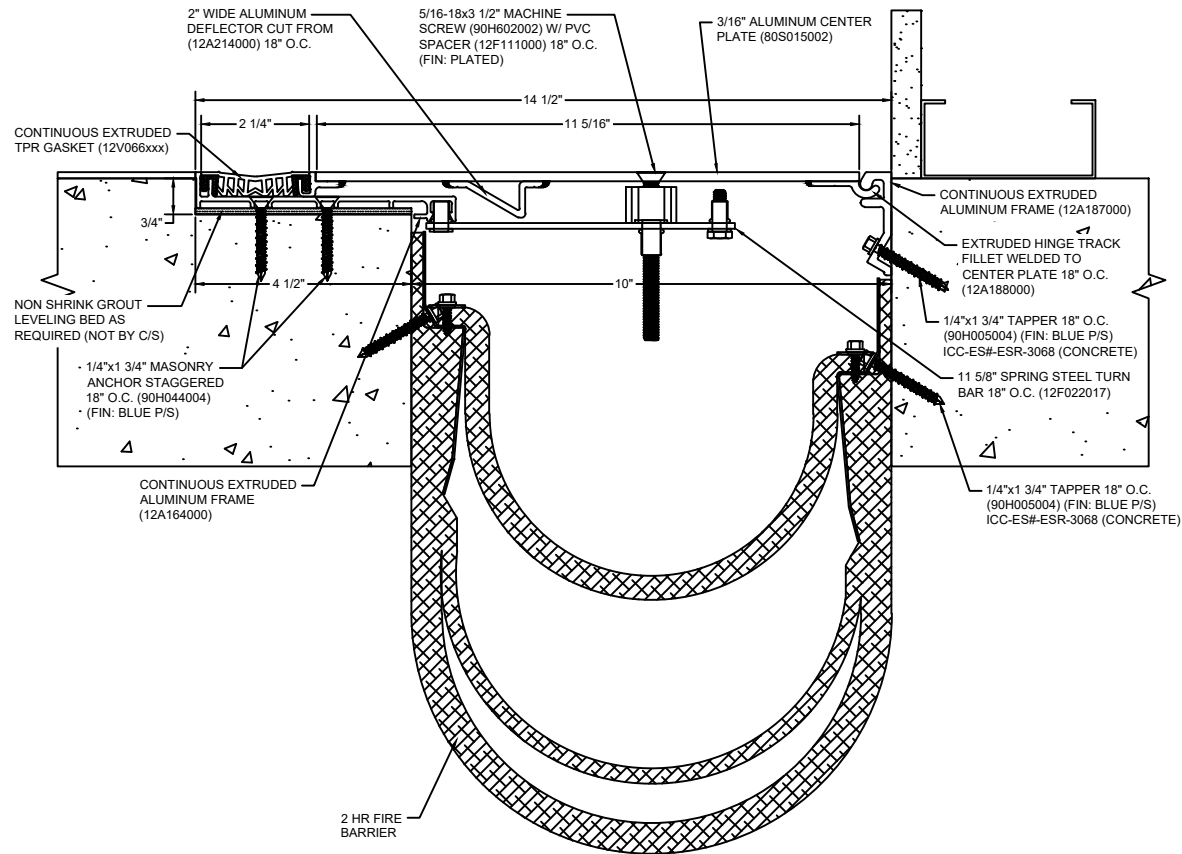

Model: SGPW-1000 W/ FB

CS **Construction Specialties®**
www.c-sgroup.com
6696 Route 405 Highway, Muncy, PA 17756
Phone: (800) 233-8493 / Fax: (570) 546-8022
895 Lakefront Promenade, Mississauga, Ontario L5E 2C2 Canada
Phone: (888) 895-8955 / Fax: (905) 274-6241

© Copyright 2018 Construction Specialties, Inc.

PROJECT:	
CUSTOMER:	
LOCATION:	
DRAWN BY:	

SCALE:	NTS
DATE:	
JOB NO.:	
SHEET NO.: