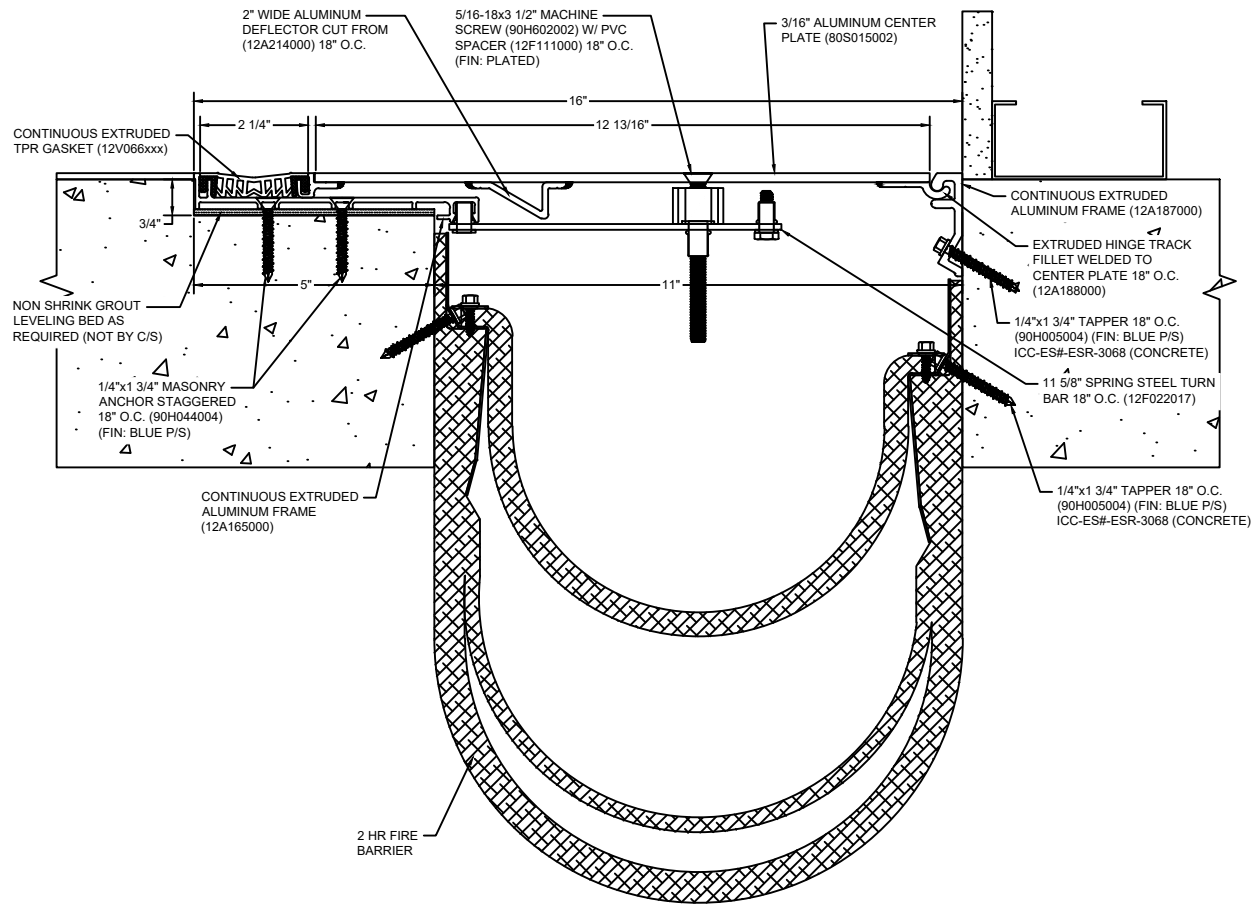

Model: SGPW-1100 W/ FB

CS Construction Specialties®
www.c-sgroup.com
6696 Route 405 Highway, Muncy, PA 17756
Phone: (800) 233-8493 / Fax: (570) 546-8022
895 Lakefront Promenade, Mississauga, Ontario L5E 2C2 Canada
Phone: (888) 895-8955 / Fax: (905) 274-6241

© Copyright 2018 Construction Specialties, Inc.

PROJECT:	SCALE: NTS
CUSTOMER:	DATE:
LOCATION:	JOB NO.:
DRAWN BY:	SHEET NO.: