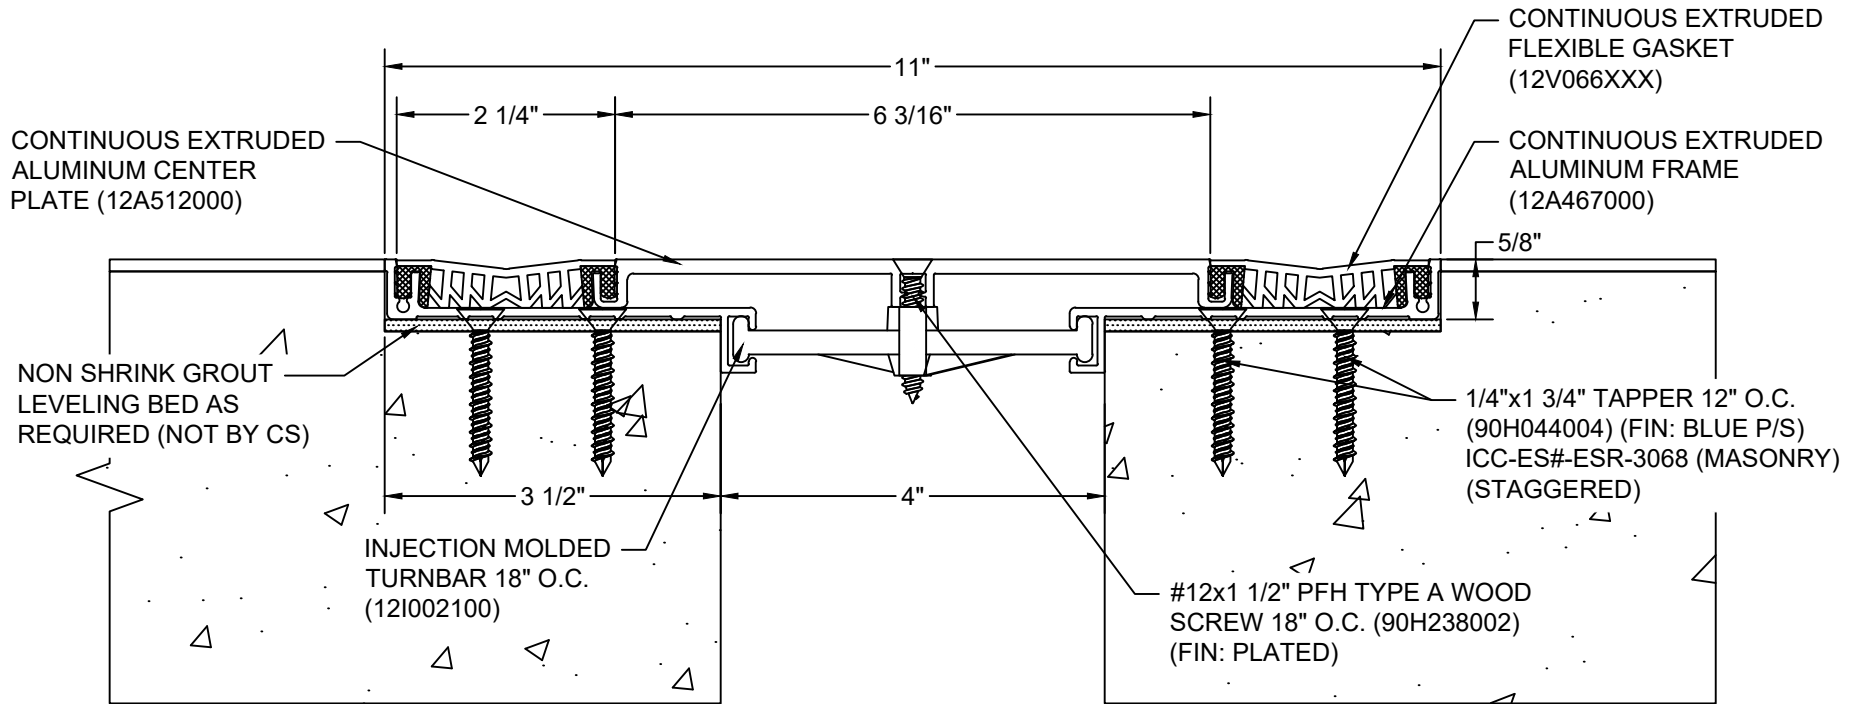

Model: GTP-400

CS **Construction Specialties®**
www.c-sgroup.com
6696 Route 405 Highway, Muncy, PA 17756
Phone: (800) 233-8493 / Fax: (570) 546-8022
895 Lakefront Promenade, Mississauga, Ontario L5E 2C2 Canada
Phone: (888) 895-8955 / Fax: (905) 274-6241

© Copyright 2018 Construction Specialties, Inc.

PROJECT:	SCALE: NTS
CUSTOMER:	DATE:
LOCATION:	JOB NO.:
DRAWN BY:	SHEET NO.: