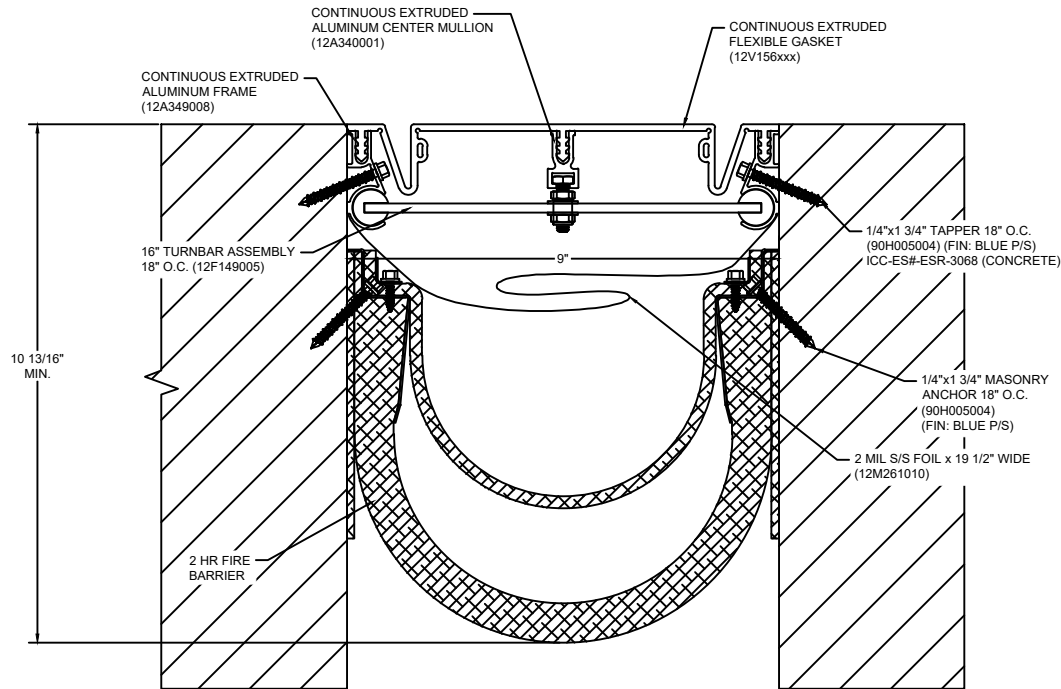

Model: FWF-900M W/ FB

CS **Construction Specialties®**
www.c-sgroup.com
6696 Route 405 Highway, Muncy, PA 17756
Phone: (800) 233-8493 / Fax: (570) 546-8022
895 Lakefront Promenade, Mississauga, Ontario L5E 2C2 Canada
Phone: (888) 895-8955 / Fax: (905) 274-6241

© Copyright 2018 Construction Specialties, Inc.

PROJECT:	SCALE: NTS
CUSTOMER:	DATE:
LOCATION:	JOB NO.:
DRAWN BY:	SHEET NO.: