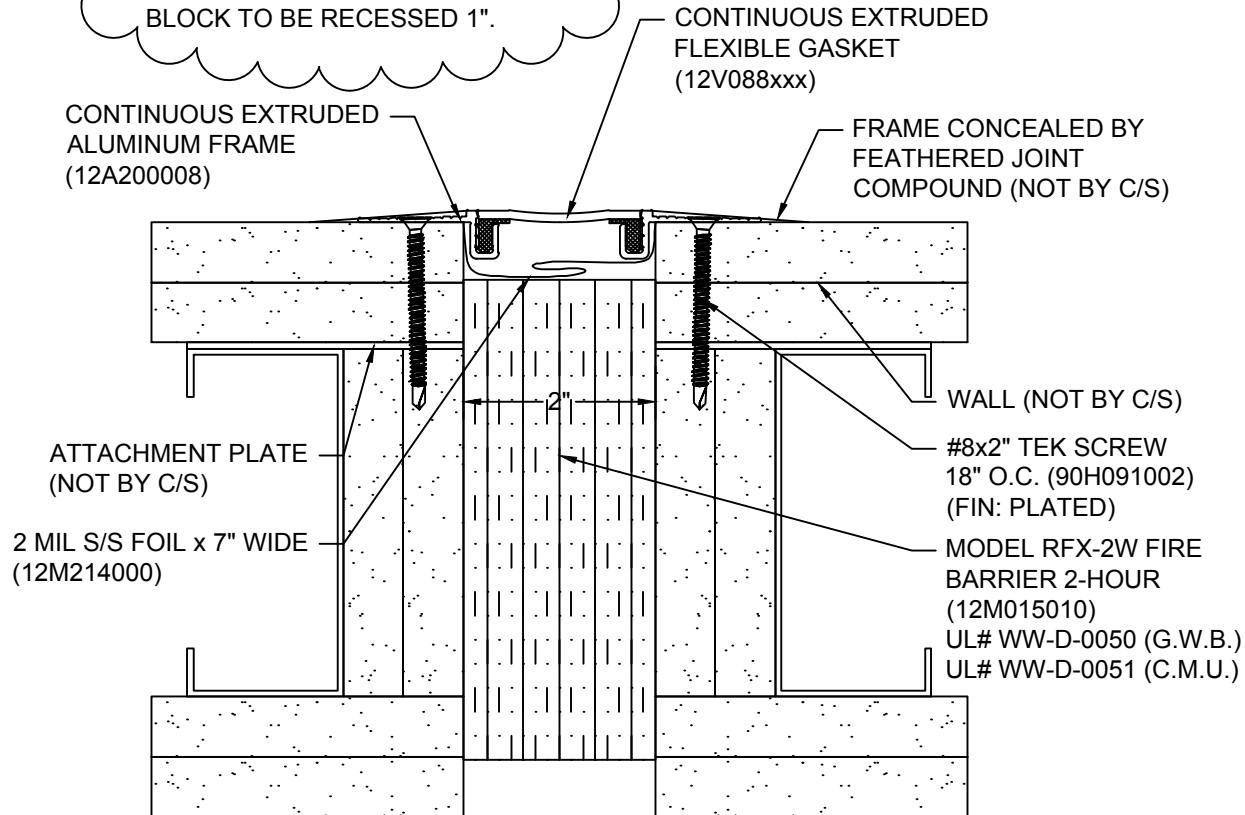

108 BLACK

232 WHITE

AVAILABLE COLORS:

270 GREIGE

136 GRAY

RFX INSULATION BLOCK TO BE CENTERED IN WALL DEPTH EXCEPT WHEN INSTALLED IN CHASE APPLICATION WHERE INSULATION BLOCK TO BE RECESSED 1".

Model: FWF-200 W/ FB

Construction Specialties
www.c-sgroup.com

6696 Route 405 Highway, Muncy, PA 17756
Phone: (800) 233-8493 / Fax: (570) 546-8022

895 Lakefront Promenade, Mississauga, Ontario L5E 2C2 Canada
Phone: (888) 895-8955 / Fax: (905) 274-6241

DISCLAIMER:

PROJECT:	SCALE: 1:2
CUSTOMER:	DATE:
LOCATION:	JOB NO.:
DRAWN BY:	SHEET NO.: