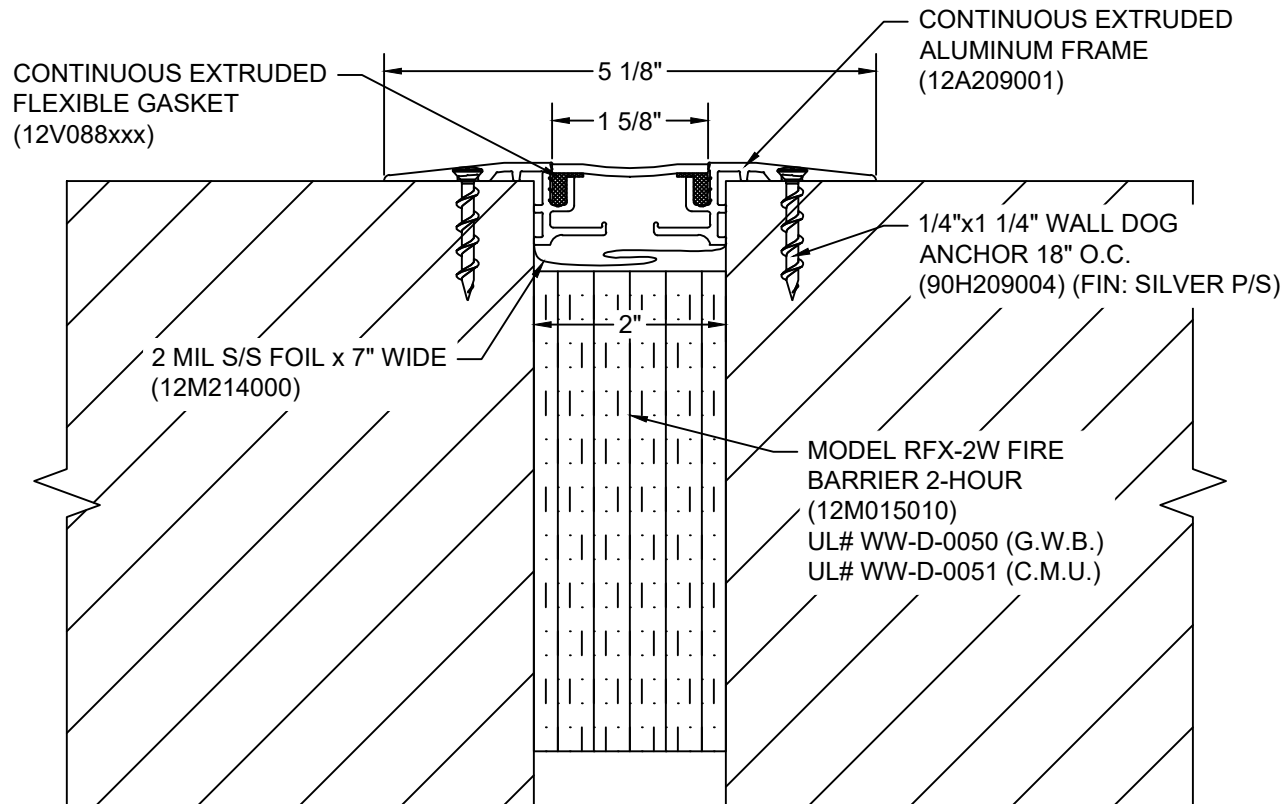

Model: GFS-200WL W/ FB

CS **Construction Specialties**®
www.c-sgroup.com
6696 Route 405 Highway, Muncy, PA 17756
Phone: (800) 233-8493 / Fax: (570) 546-8022

895 Lakefront Promenade, Mississauga, Ontario L5E 2C2 Canada
Phone: (888) 895-8955 / Fax: (905) 274-6241

© Copyright 2016 Construction Specialties, Inc.

PROJECT:	SCALE: NTS
CUSTOMER:	DATE:
LOCATION:	JOB NO.:
DRAWN BY:	SHEET NO.: