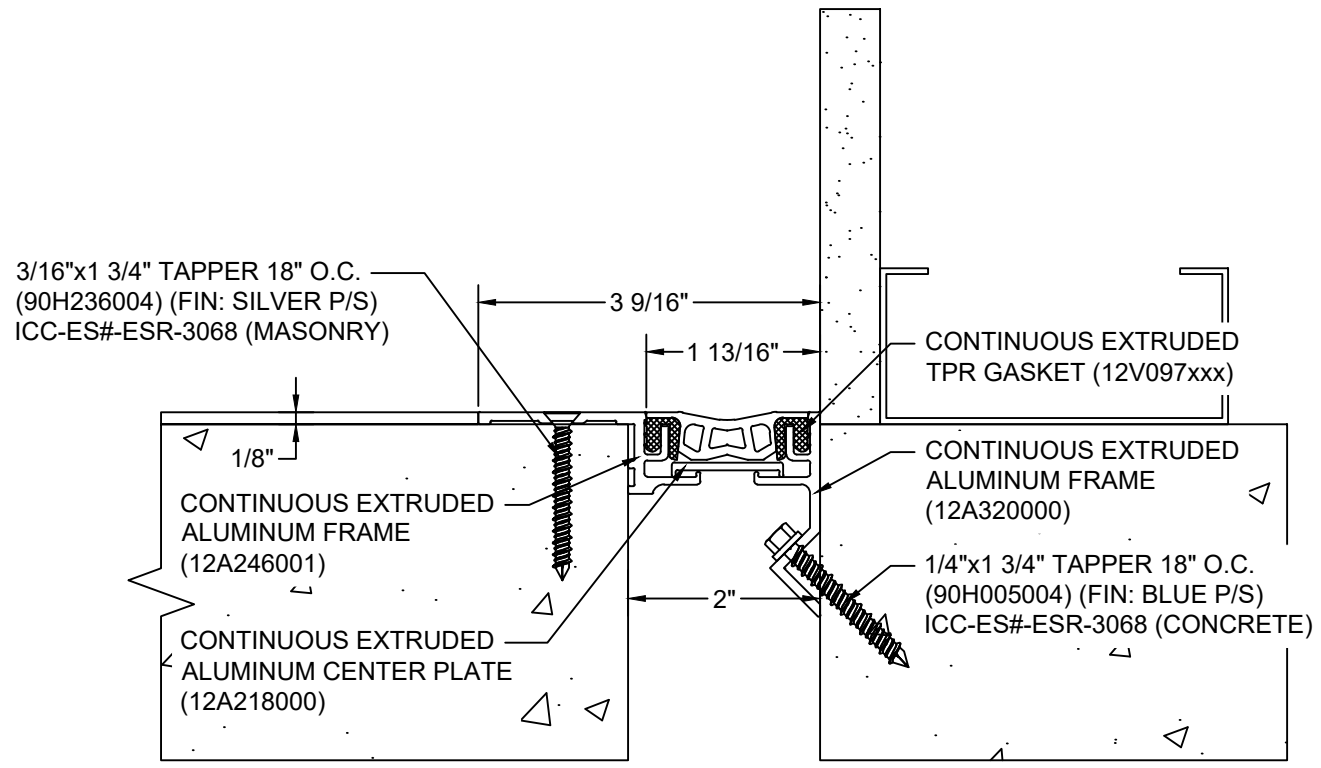

Model: GFSTW-200M

Construction Specialties
www.c-sgroup.com
6696 Route 405 Highway, Muncy, PA 17756
Phone: (800) 233-8493 / Fax: (570) 546-8022
895 Lakefront Promenade, Mississauga, Ontario L5E 2C2 Canada
Phone: (888) 895-8955 / Fax: (905) 274-6241

© Copyright 2016 Construction Specialties, Inc.

PROJECT:	SCALE: NTS
CUSTOMER:	DATE:
LOCATION:	JOB NO.:
DRAWN BY:	SHEET NO.: