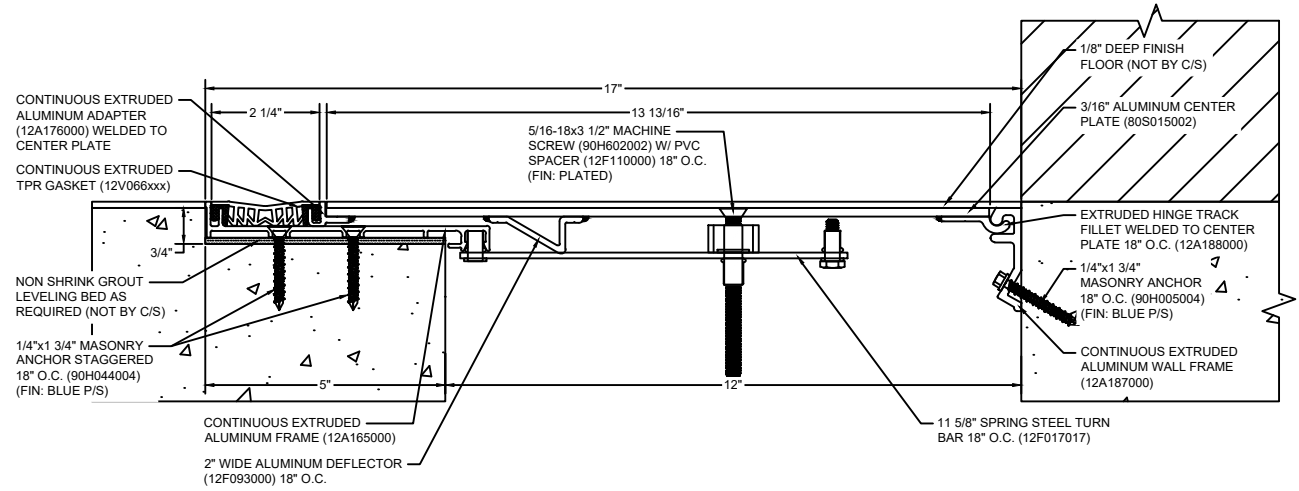

108 BLACK	232 WHITE	AVAILABLE COLORS:	270 GREIGE	136 GRAY
		764 PLATINUM		

Model: SGRW-1200

CS Construction Specialties®
www.c-sgroup.com
6696 Route 405 Highway, Muncy, PA 17756
Phone: (800) 233-8493 / Fax: (570) 546-8022

895 Lakefront Promenade, Mississauga, Ontario L5E 2C2 Canada
Phone: (888) 895-8955 / Fax: (905) 274-6241

© Copyright 2018 Construction Specialties, Inc.

PROJECT:	SCALE: NTS
CUSTOMER:	DATE:
LOCATION:	JOB NO.:
DRAWN BY:	SHEET NO.: