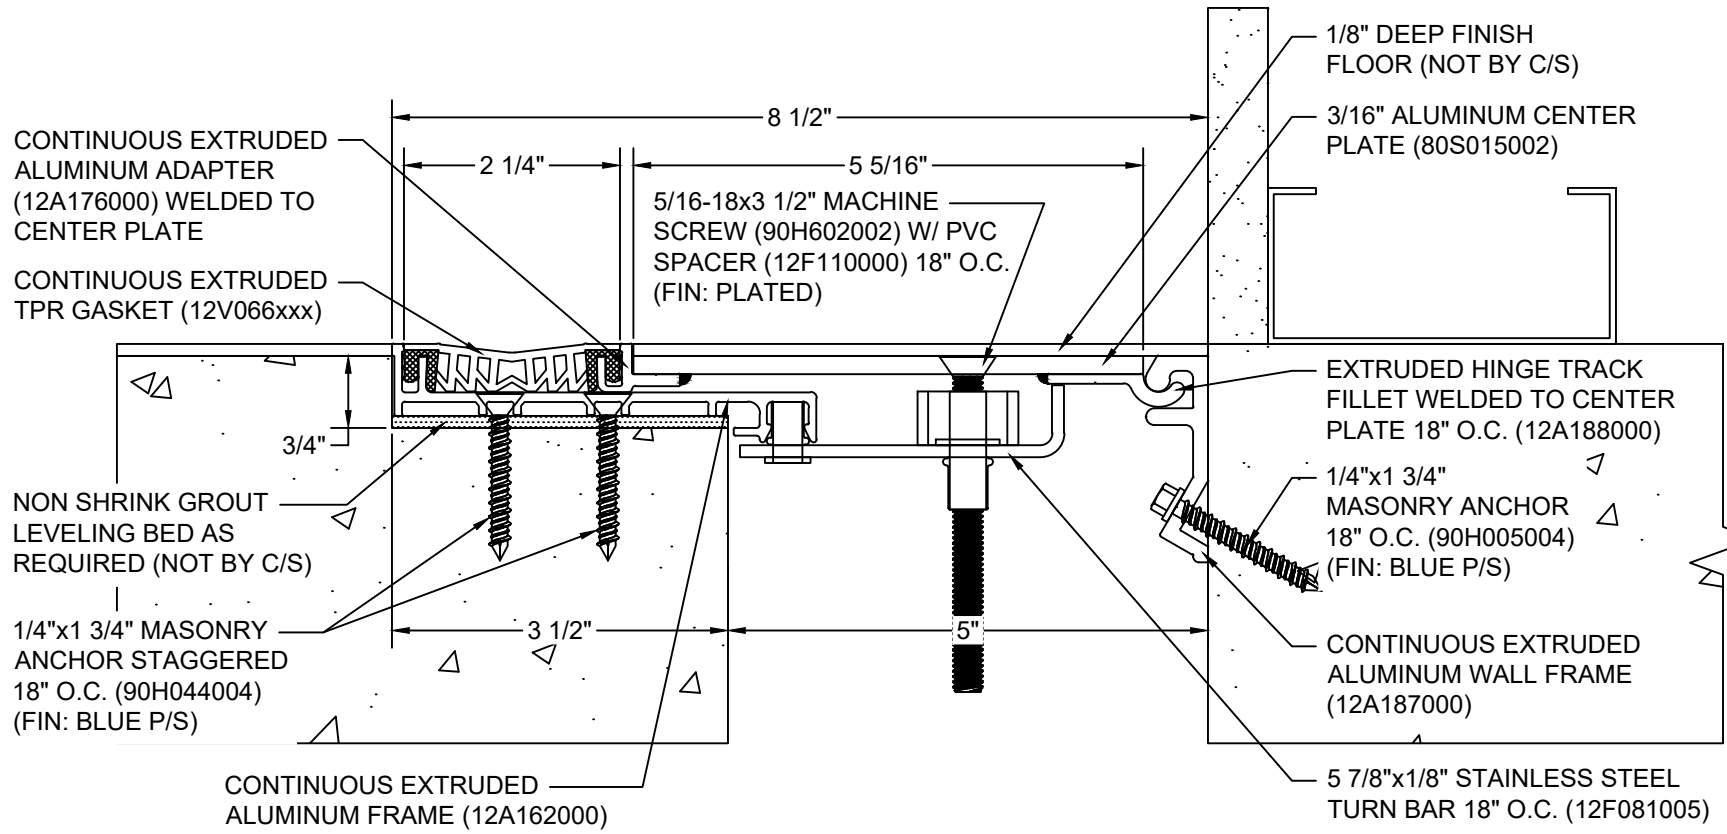

Model: SGRW-500

CS Construction Specialties®
www.c-sgroup.com
6696 Route 405 Highway, Muncy, PA 17756
Phone: (800) 233-8493 / Fax: (570) 546-8022

895 Lakefront Promenade, Mississauga, Ontario L5E 2C2 Canada
Phone: (888) 895-8955 / Fax: (905) 274-6241

© Copyright 2018 Construction Specialties, Inc.

PROJECT:	SCALE: NTS
CUSTOMER:	DATE:
LOCATION:	JOB NO.:
DRAWN BY:	SHEET NO.: