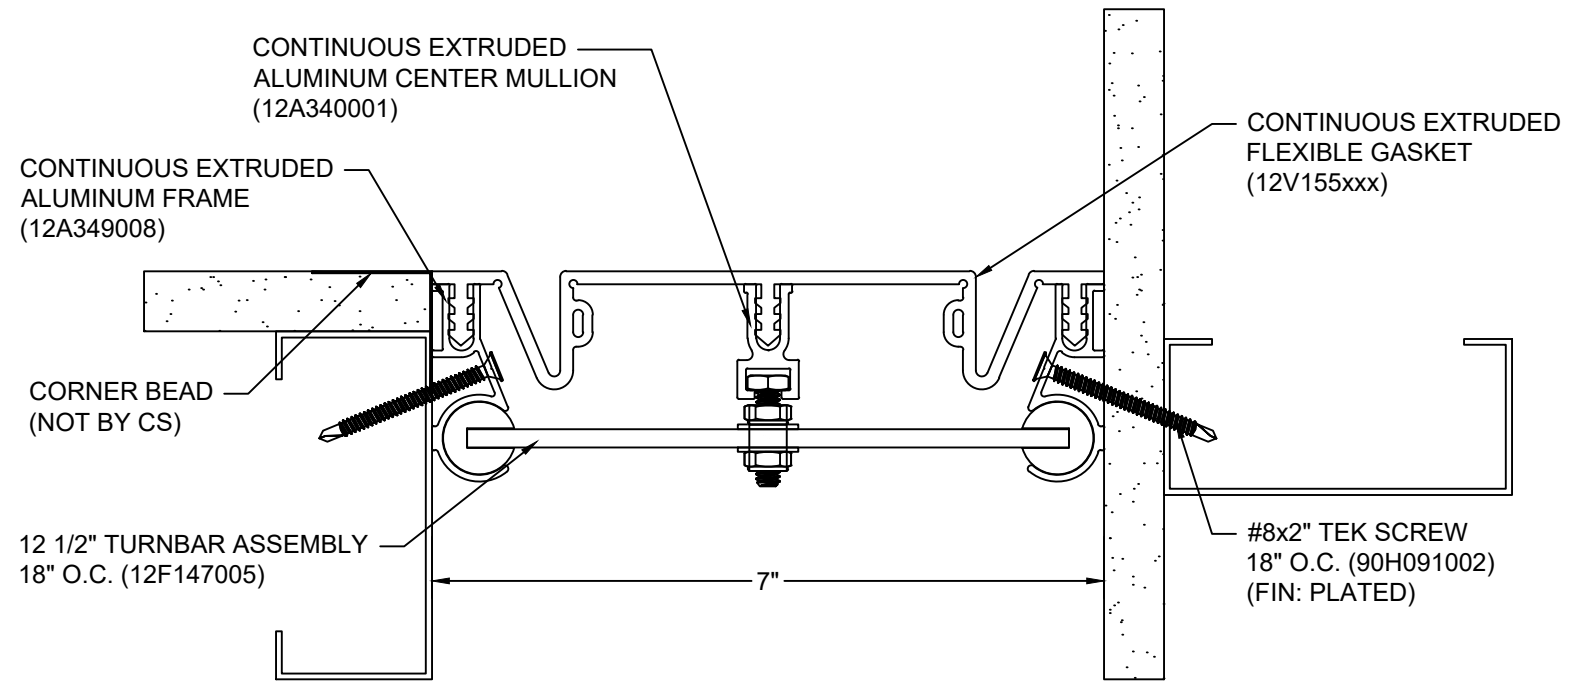

*** CUSTOM COLORS ARE AVAILABLE AT AN ADDITIONAL CHARGE, SUBJECT TO MINIMUM QUANTITIES. ***

Model: FWFC-700M

Construction Specialties®

www.c-sgroup.com

6696 Route 405 Highway, Muncy, PA 17756
Phone: (800) 233-8493 / Fax: (570) 546-8022