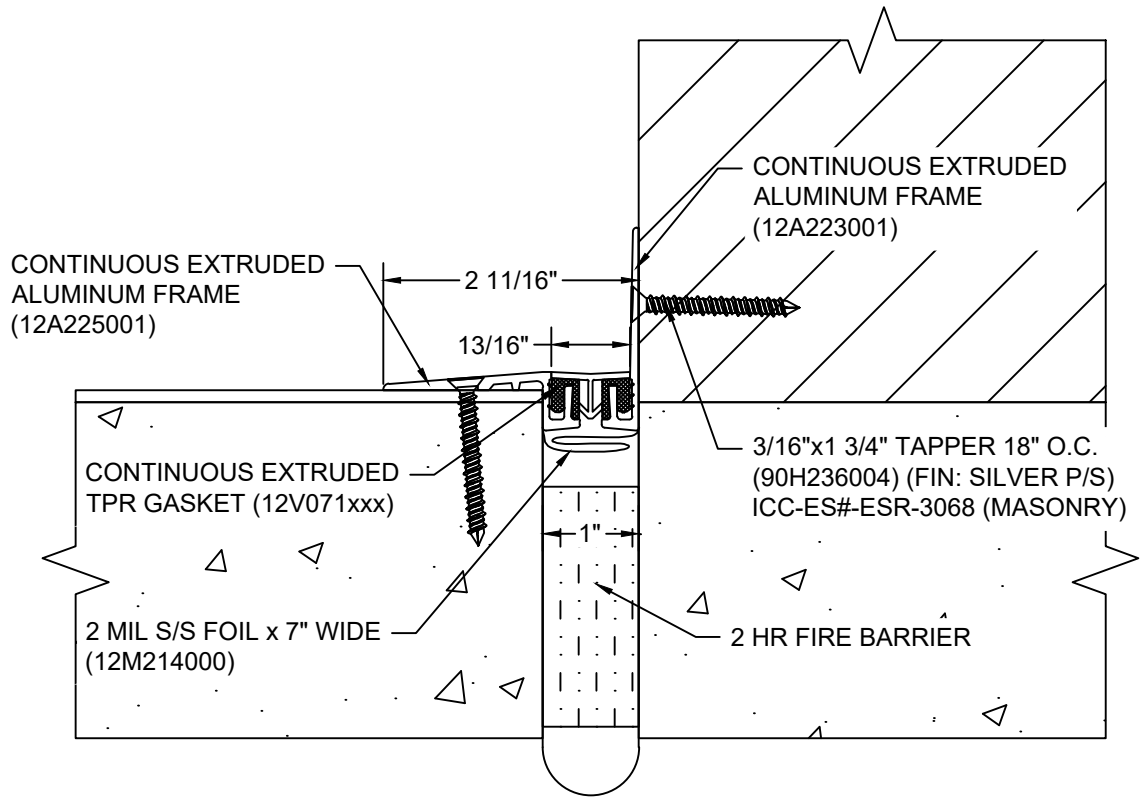

Model: GFSW-100 W/ FB

CS Construction Specialties®
www.c-sgroup.com
6696 Route 405 Highway, Muncy, PA 17756
Phone: (800) 233-8493 / Fax: (570) 546-8022
895 Lakefront Promenade, Mississauga, Ontario L5E 2C2 Canada
Phone: (888) 895-8955 / Fax: (905) 274-6241

© Copyright 2018 Construction Specialties, Inc.

PROJECT:	SCALE: NTS
CUSTOMER:	DATE:
LOCATION:	JOB NO.:
DRAWN BY:	SHEET NO.: