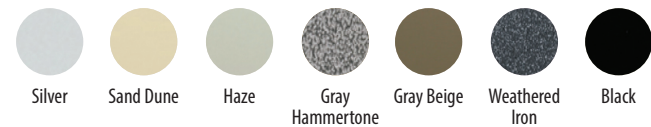

Acrovyn Finish Options

Real Wood Options

All woods are available in the following finishes.

*Bamboo: available in 7'-8' lengths only. Beech: available in 7'-11' lengths only. For all models.

Optional Powder Coat Finishes