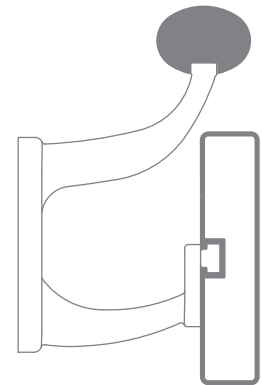

Platform Series – Aluminum

Model P-OWM

This series combines either an Acrovyn®, aluminum, factory-finished wood, or stainless-steel handrail with a powder coat aluminum crash rail. This combination offers a high end look with design flexibility.

Advantages

- Creates an open look that allows light to go through
- Shallow texture on Acrovyn allows for easy cleaning
- Wide range of high-end aesthetic options, and custom capabilities to meet any design need
- Shock-absorbing Acrovyn crash rail adds extra protection against impact
- Dual cantilevered stainless-steel mounting brackets
- Low VOC water-based wood finishes
- Replacement components available

Building Segments

- Aviation & Transportation
- Healthcare
- Office & Mixed Use
- Retail & Hospitality
- Senior Living

Learn More →

Platform Series – Aluminum

Product Details

- 4" (101.6mm) high Aluminum crash rail
- 3" (76.2mm) wall offset
- .078" (1.98mm) thick Acrovyn® cover & end caps
- PVC-free Acrovyn in shadowgrain texture
- 1½" (38.1mm) round or oval grip
- 90° outside corners
- Stainless-steel continuous 90° outside corners
- 3" (76.2mm) splices available
- Crash rail 4" (101.6mm) height; max 12' (3.7m) length
- Powder coat finish available for aluminum and stainless
- Continuous Aluminum retainer