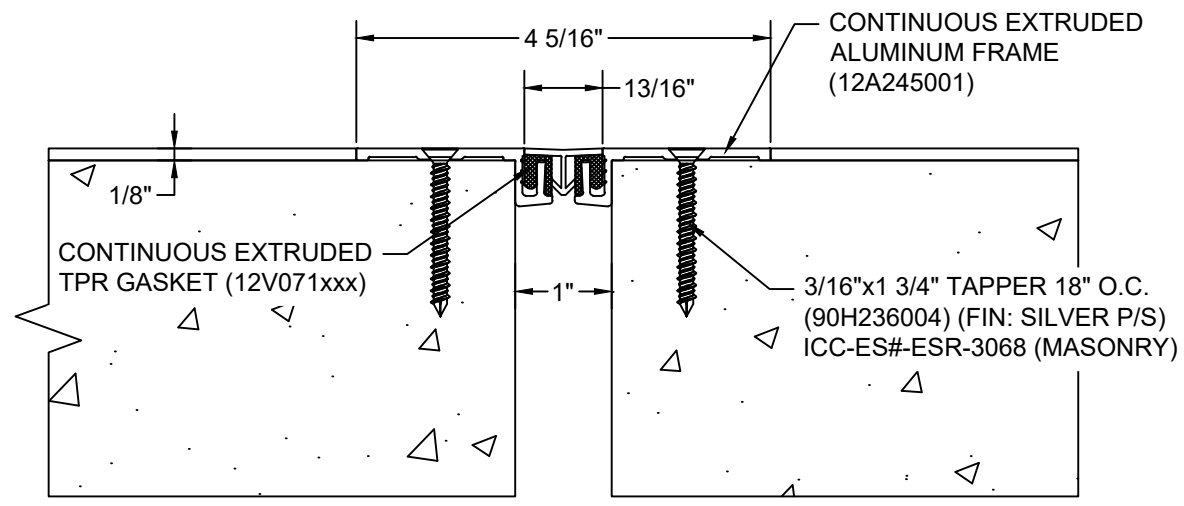

Model: GFST-100

Construction Specialties
www.c-sgroup.com
6696 Route 405 Highway, Muncy, PA 17756
Phone: (800) 233-8493 / Fax: (570) 546-8022
895 Lakefront Promenade, Mississauga, Ontario L5E 2C2 Canada
Phone: (888) 895-8955 / Fax: (905) 274-6241

© Copyright 2016 Construction Specialties, Inc.

PROJECT:	SCALE: NTS
CUSTOMER:	DATE:
LOCATION:	JOB NO.:
DRAWN BY:	SHEET NO.: