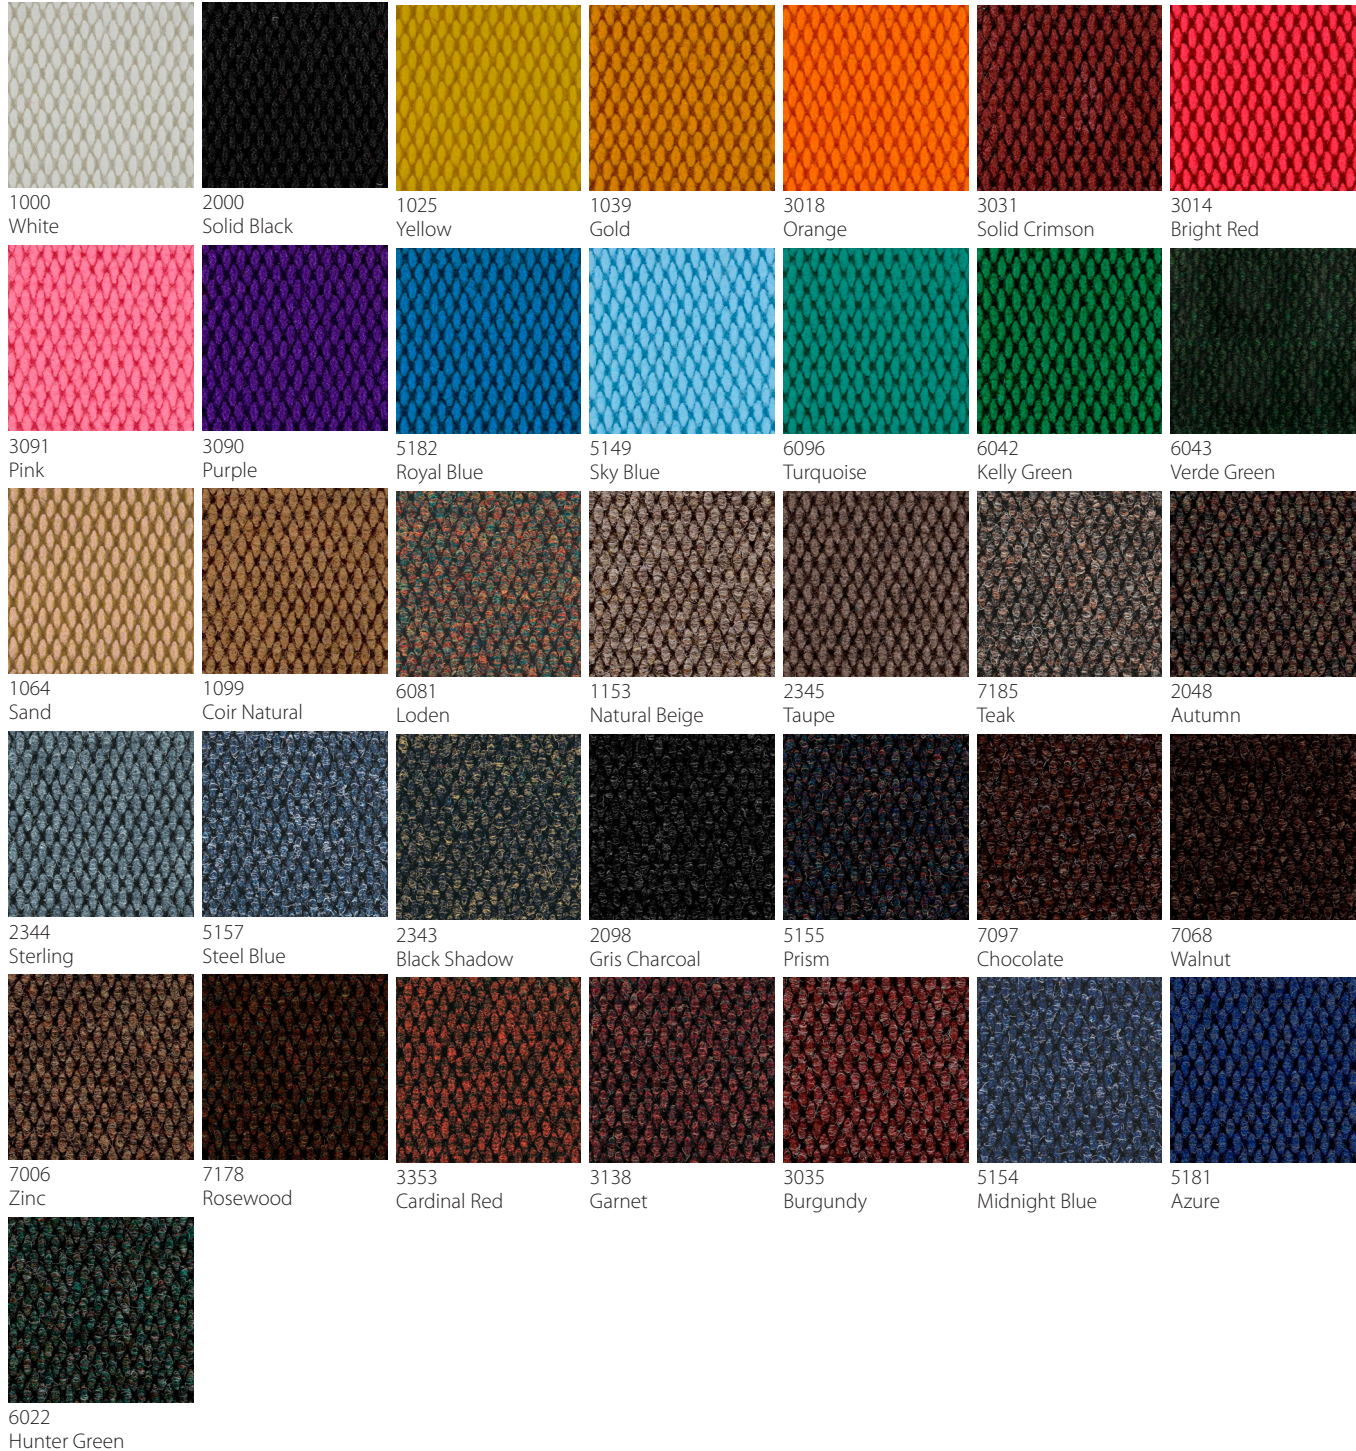

# DesignStep™ Logo Mats

## Colors for DesignStep Logo Mats Only

*Due to limitations of the printing process, colors shown may vary.  
When specifying, obtain color samples by calling factory.*