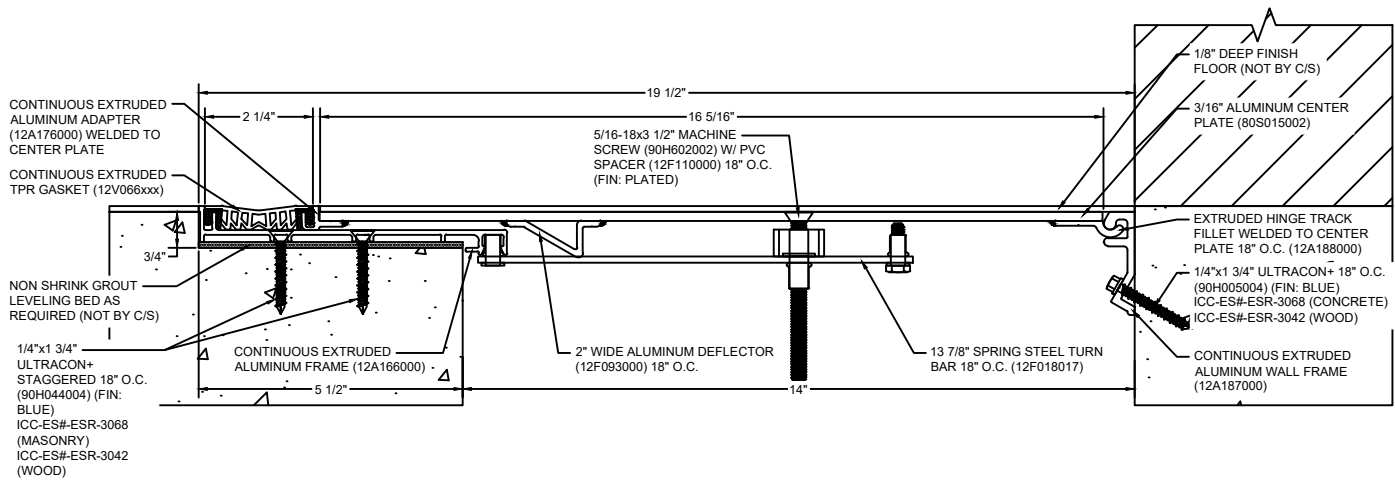

Model: SGRW-1400

Construction Specialties® www.c-sgroup.com 6696 Route 405 Highway, Muncy, PA 17756 Phone: (800) 233-8493 / Fax: (570) 546-8022 895 Lakefront Promenade, Mississauga, Ontario L5E 2C2 Canada Phone: (888) 895-8955 / Fax: (905) 274-6241	© Copyright 2018 Construction Specialties, Inc.	PROJECT:	SCALE: NTS
		CUSTOMER:	DATE:
		LOCATION:	JOB NO.:
		DRAWN BY:	SHEET NO.: