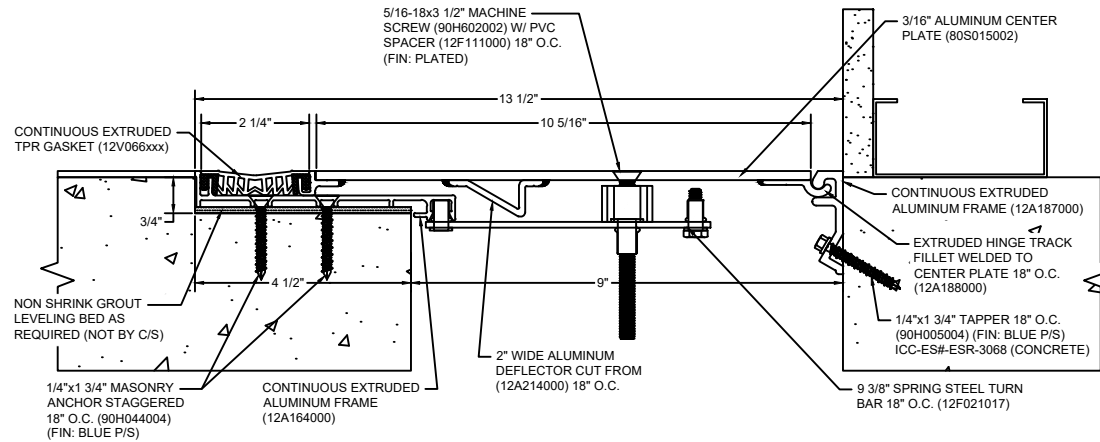

Model: SGPW-900

CS **Construction Specialties®**
www.c-sgroup.com
6696 Route 405 Highway, Muncy, PA 17756
Phone: (800) 233-8493 / Fax: (570) 546-8022
895 Lakefront Promenade, Mississauga, Ontario L5E 2C2 Canada
Phone: (888) 895-8955 / Fax: (905) 274-6241

© Copyright 2018 Construction Specialties, Inc.

PROJECT:	SCALE: NTS
CUSTOMER:	DATE:
LOCATION:	JOB NO.:
DRAWN BY:	SHEET NO.: