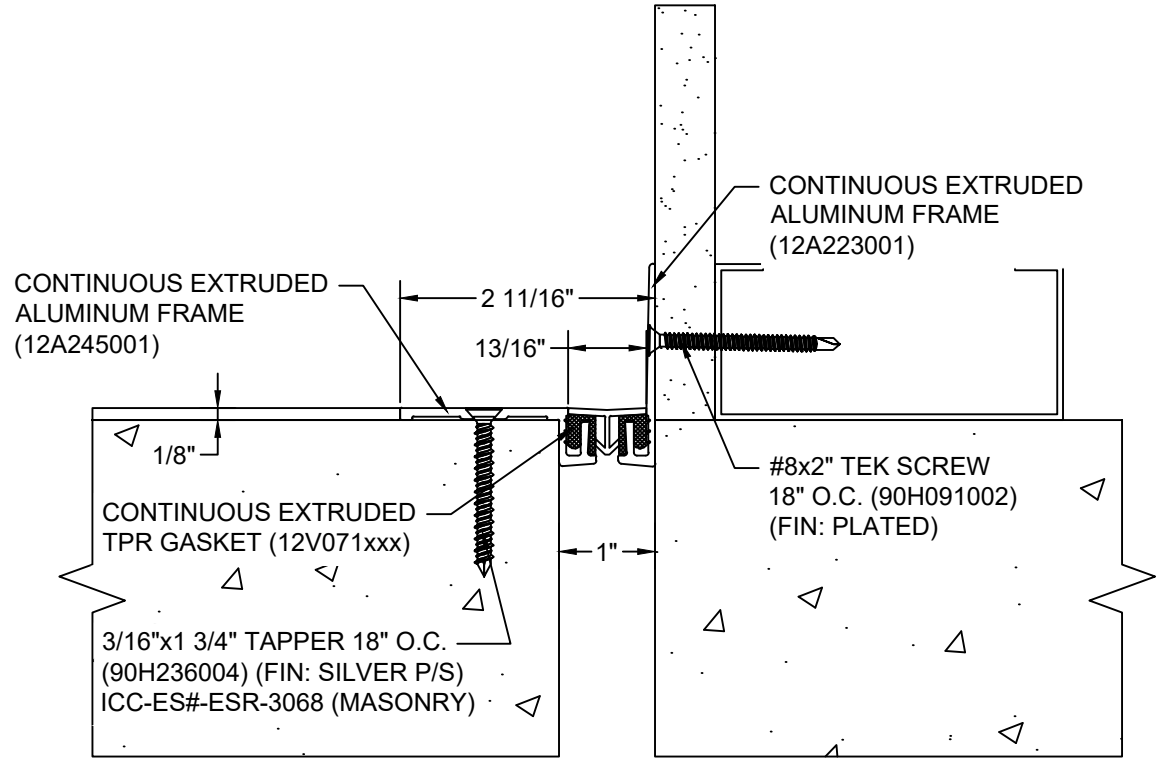

Model: GFSTW-100

Construction Specialties
www.c-sgroup.com
6696 Route 405 Highway, Muncy, PA 17756
Phone: (800) 233-8493 / Fax: (570) 546-8022

895 Lakefront Promenade, Mississauga, Ontario L5E 2C2 Canada
Phone: (888) 895-8955 / Fax: (905) 274-6241

© Copyright 2016 Construction Specialties, Inc.

PROJECT:	SCALE: NTS
CUSTOMER:	DATE:
LOCATION:	JOB NO.:
DRAWN BY:	SHEET NO.: