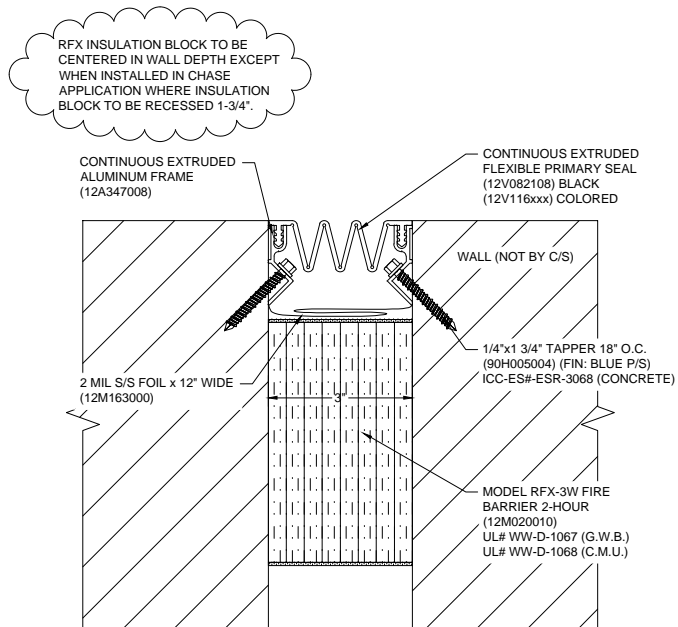

AVAILABLE COLORS:

108 BLACK	270 GREIGE
136 GRAY	232 WHITE

CUSTOM COLORS ARE AVAILABLE AT AN ADDITIONAL CHARGE, SUBJECT TO MINIMUM QUANTITIES.

Model: FWS-300M W/ FB

Construction Specialties
www.c-sgroup.com

6696 Route 405 Highway, Muncy, PA 17756
Phone: (800) 233-8493 / Fax: (570) 546-8022

895 Lakefront Promenade, Mississauga, Ontario L5E 2C2 Canada
Phone: (888) 895-8955 / Fax: (905) 274-6241

DISCLAIMER:

PROJECT:	SCALE: 1:4
CUSTOMER:	DATE:
LOCATION:	JOB NO.:
DRAWN BY:	SHEET NO.: