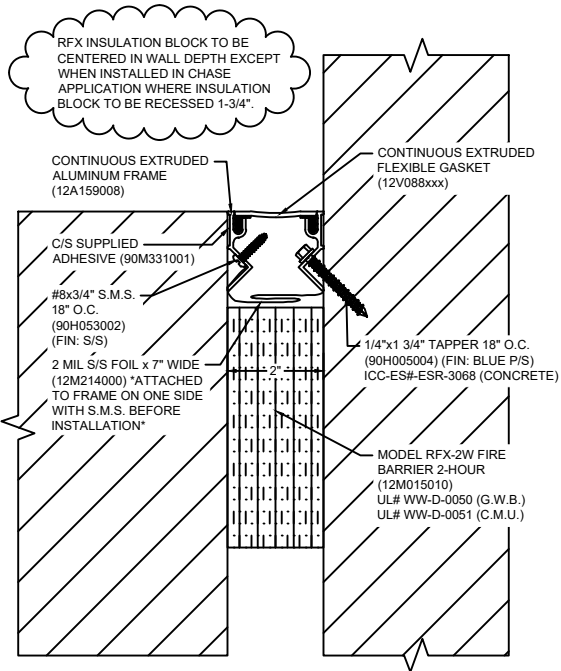

Model: FWFC-200M W/ FB

Construction Specialties
www.c-sgroup.com
6696 Route 405 Highway, Muncy, PA 17756
Phone: (800) 233-8493 / Fax: (570) 546-8022
895 Lakefront Promenade, Mississauga, Ontario L5E 2C2 Canada
Phone: (888) 895-8955 / Fax: (905) 274-6241

© Copyright 2016 Construction Specialties, Inc.

PROJECT:	SCALE: NTS
CUSTOMER:	DATE:
LOCATION:	JOB NO.:
DRAWN BY:	SHEET NO.: