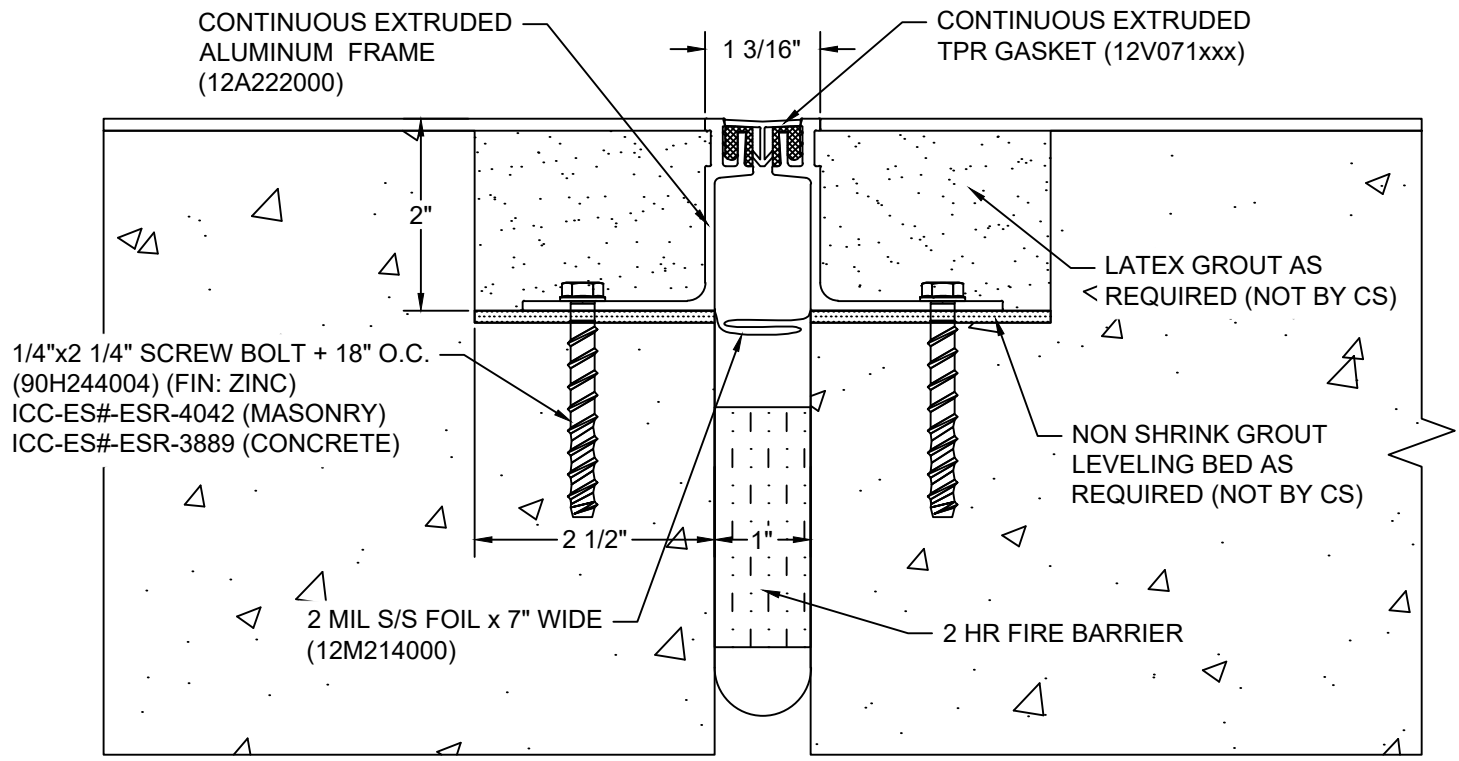

Model: GFT-100X2 W/ FB

Construction Specialties®

www.c-sgroup.com

6696 Route 405 Highway, Muncy, PA 17756
Phone: (800) 233-8493 / Fax: (570) 546-8022

895 Lakefront Promenade, Mississauga, Ontario L5E 2C2 Canada
Phone: (888) 895-8955 / Fax: (905) 274-6241

© Copyright 2018 Construction Specialties, Inc.

PROJECT:	SCALE: NTS
CUSTOMER:	DATE:
LOCATION:	JOB NO.:
DRAWN BY:	SHEET NO.: