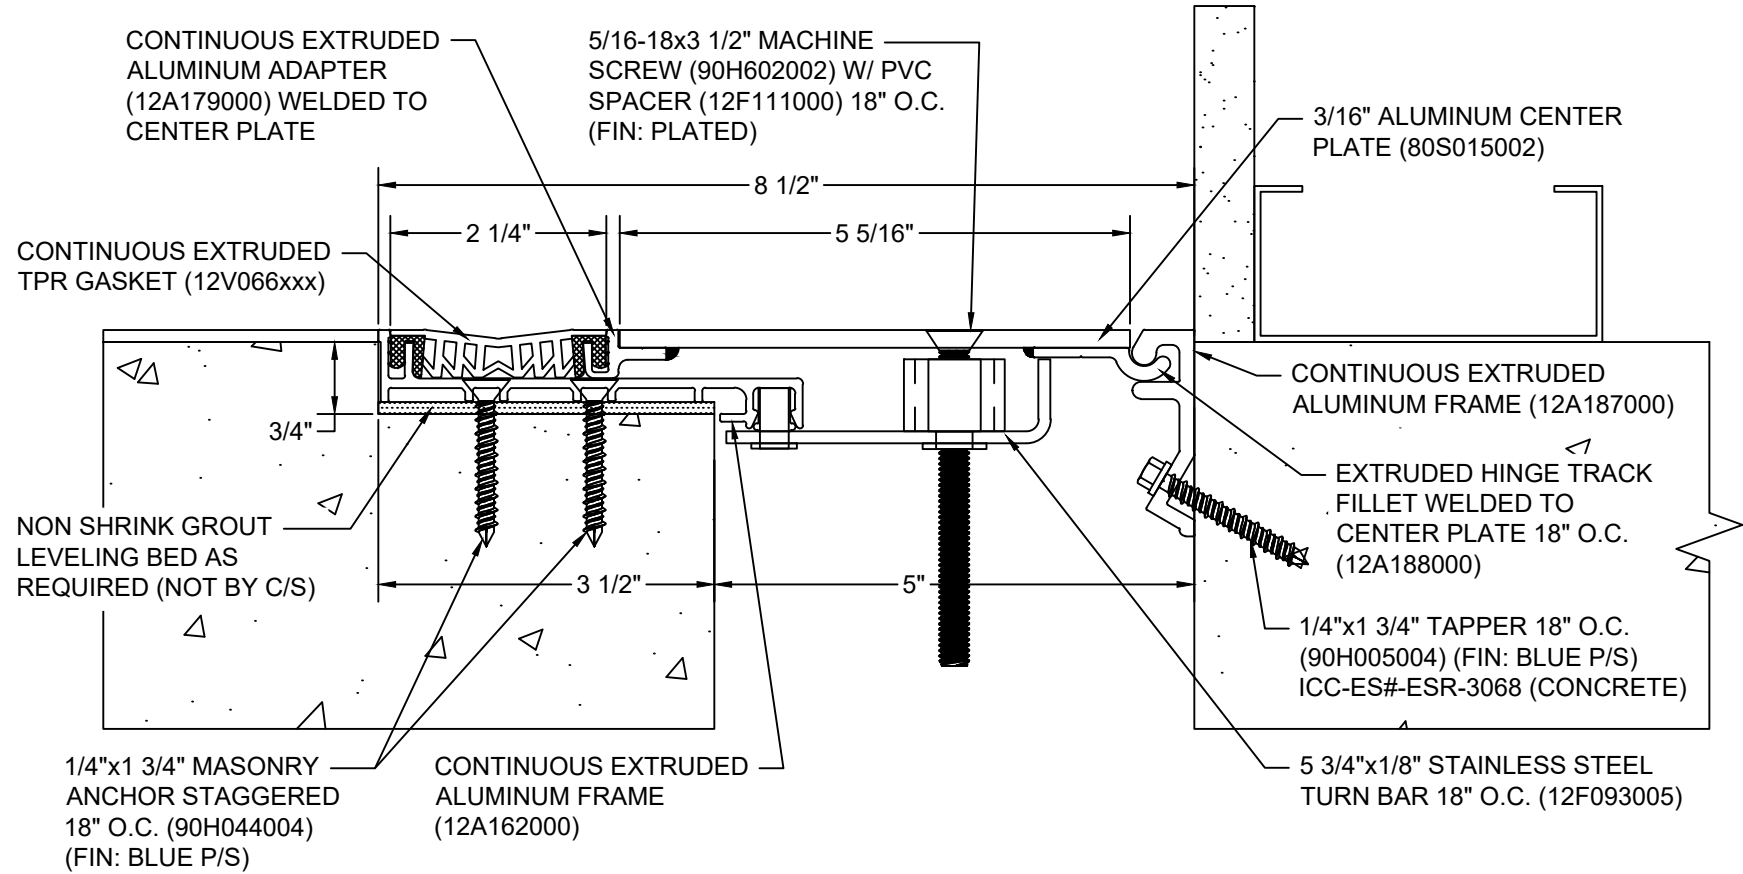

Model: SGPW-500

Construction Specialties®
www.c-sgroup.com
6696 Route 405 Highway, Muncy, PA 17756
Phone: (800) 233-8493 / Fax: (570) 546-8022
895 Lakefront Promenade, Mississauga, Ontario L5E 2C2 Canada
Phone: (888) 895-8955 / Fax: (905) 274-6241

© Copyright 2018 Construction Specialties, Inc.

PROJECT:	SCALE: NTS
CUSTOMER:	DATE:
LOCATION:	JOB NO.:
DRAWN BY:	SHEET NO.: