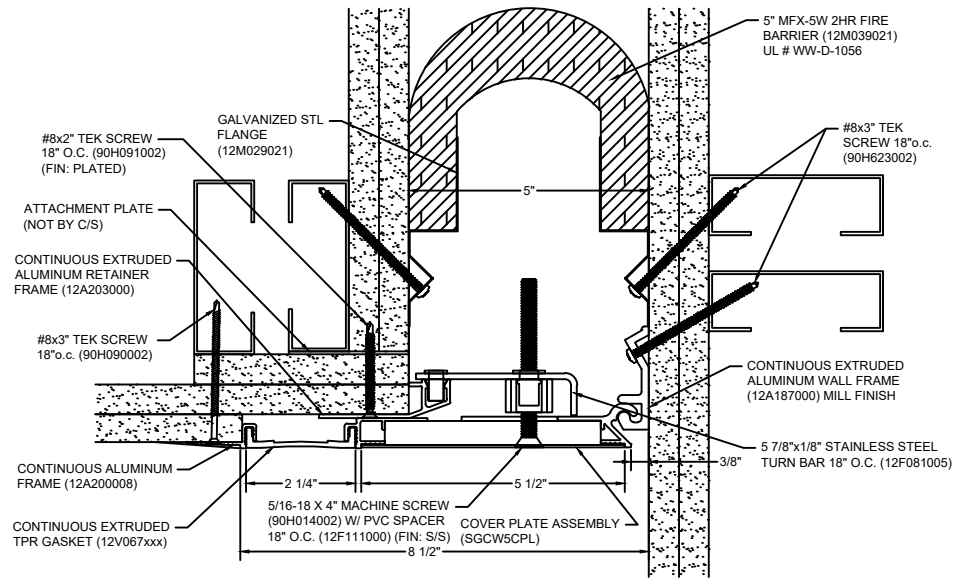

Model: SGWC-500 W/ FB

Construction Specialties
www.c-sgroup.com
6696 Route 405 Highway, Muncy, PA 17756
Phone: (800) 233-8493 / Fax: (570) 546-8022

895 Lakefront Promenade, Mississauga, Ontario L5E 2C2 Canada
Phone: (888) 895-8955 / Fax: (905) 274-6241

© Copyright 2016 Construction Specialties, Inc.

PROJECT:	SCALE: NTS
CUSTOMER:	DATE:
LOCATION:	JOB NO.:
DRAWN BY:	SHEET NO.: