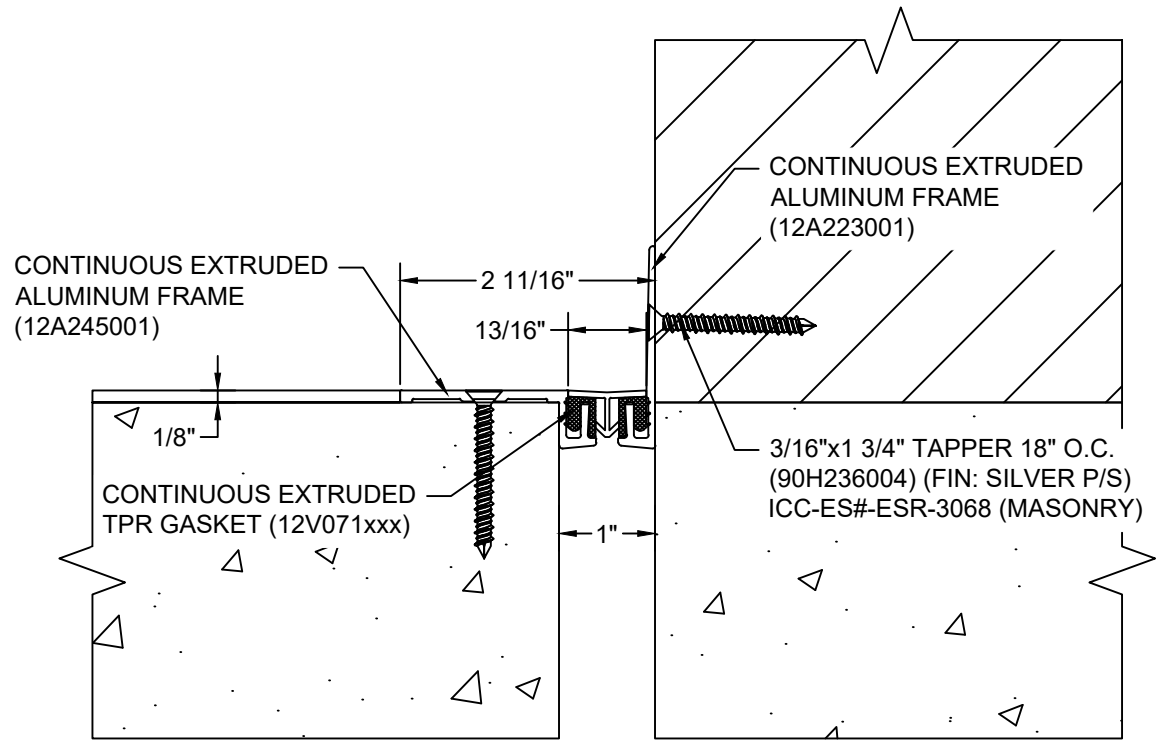

Model: GFSTW-100

Construction Specialties
www.c-sgroup.com
6696 Route 405 Highway, Muncy, PA 17756
Phone: (800) 233-8493 / Fax: (570) 546-8022

895 Lakefront Promenade, Mississauga, Ontario L5E 2C2 Canada
Phone: (888) 895-8955 / Fax: (905) 274-6241

© Copyright 2016 Construction Specialties, Inc.

PROJECT:	SCALE: NTS
CUSTOMER:	DATE:
LOCATION:	JOB NO.:
DRAWN BY:	SHEET NO.: