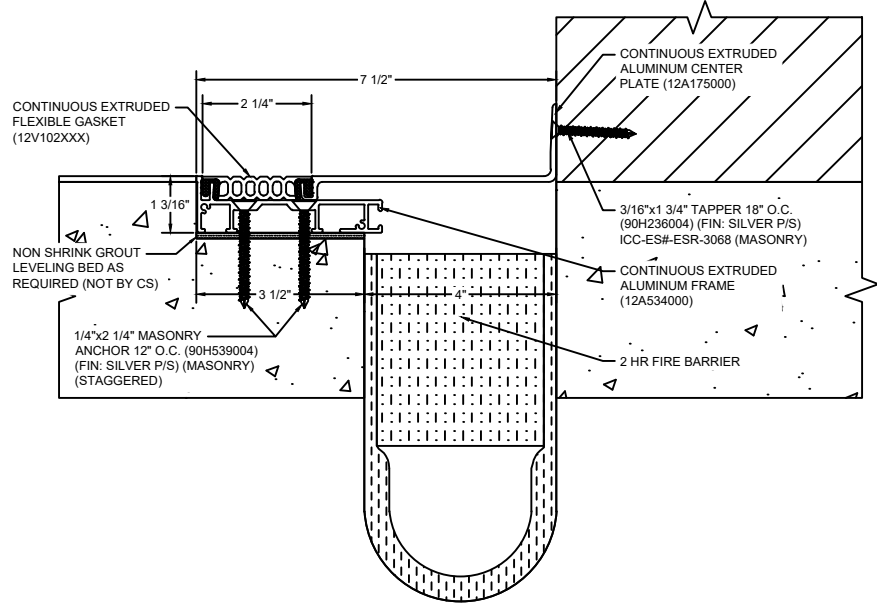

Model: DGTPW-400HD W/ FB

Construction Specialties®
www.c-sgroup.com
6696 Route 405 Highway, Muncy, PA 17756
Phone: (800) 233-8493 / Fax: (570) 546-8022
895 Lakefront Promenade, Mississauga, Ontario L5E 2C2 Canada
Phone: (888) 895-8955 / Fax: (905) 274-6241

© Copyright 2018 Construction Specialties, Inc.

PROJECT:	SCALE: NTS
CUSTOMER:	DATE:
LOCATION:	JOB NO.:
DRAWN BY:	SHEET NO.: