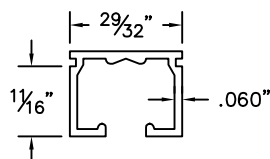

# ASSEMBLY DETAIL FOR NL6062 SURFACE MOUNT NARROWLINE TRACK

NL6062 NARROWLINE TRACK

DRAWING BY: CDL

DATE: 10/5/2016