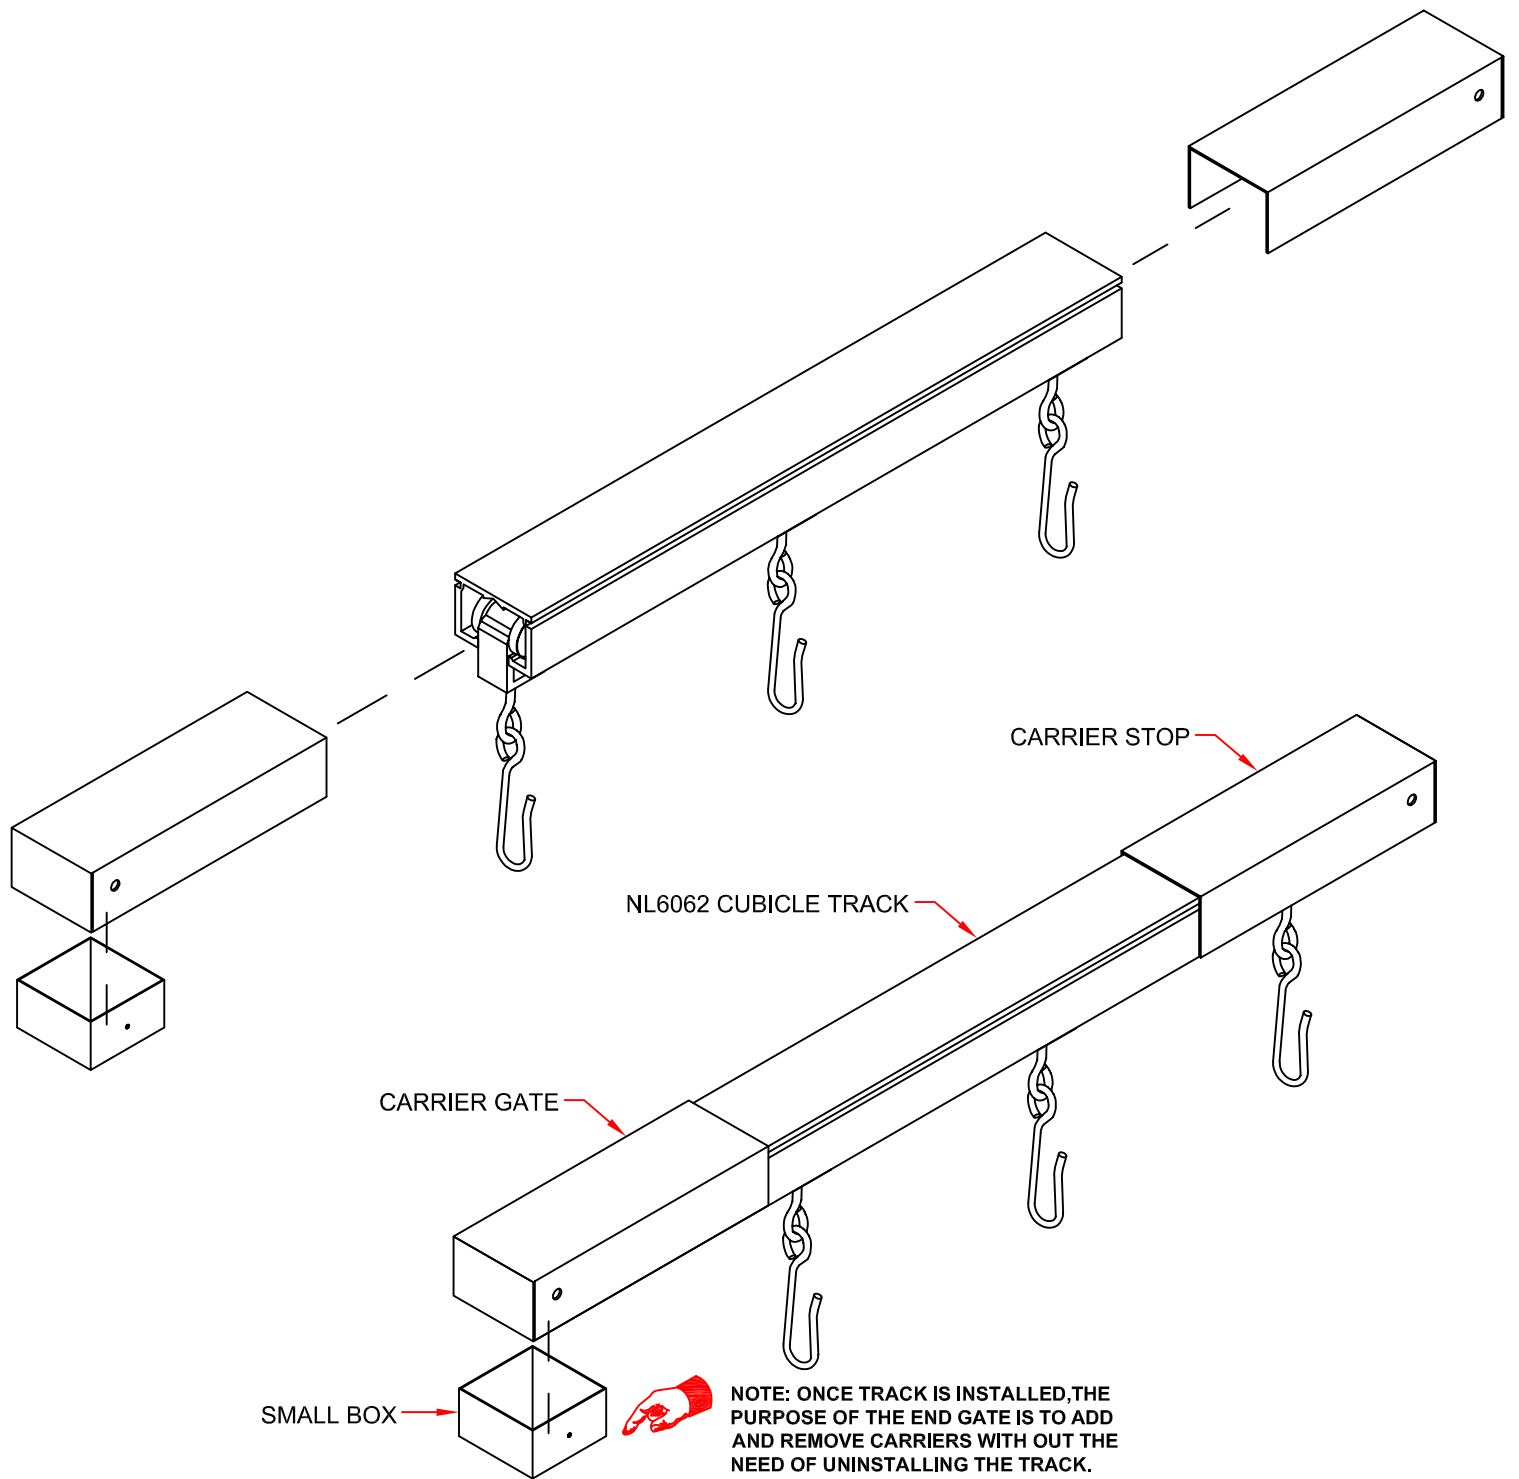

# ASSEMBLY DETAIL FOR NL6062 SURFACE MOUNT NARROWLINE TRACK

NL6062 NARROWLINE TRACK

DRAWING BY: CDL

DATE: 10/5/2016