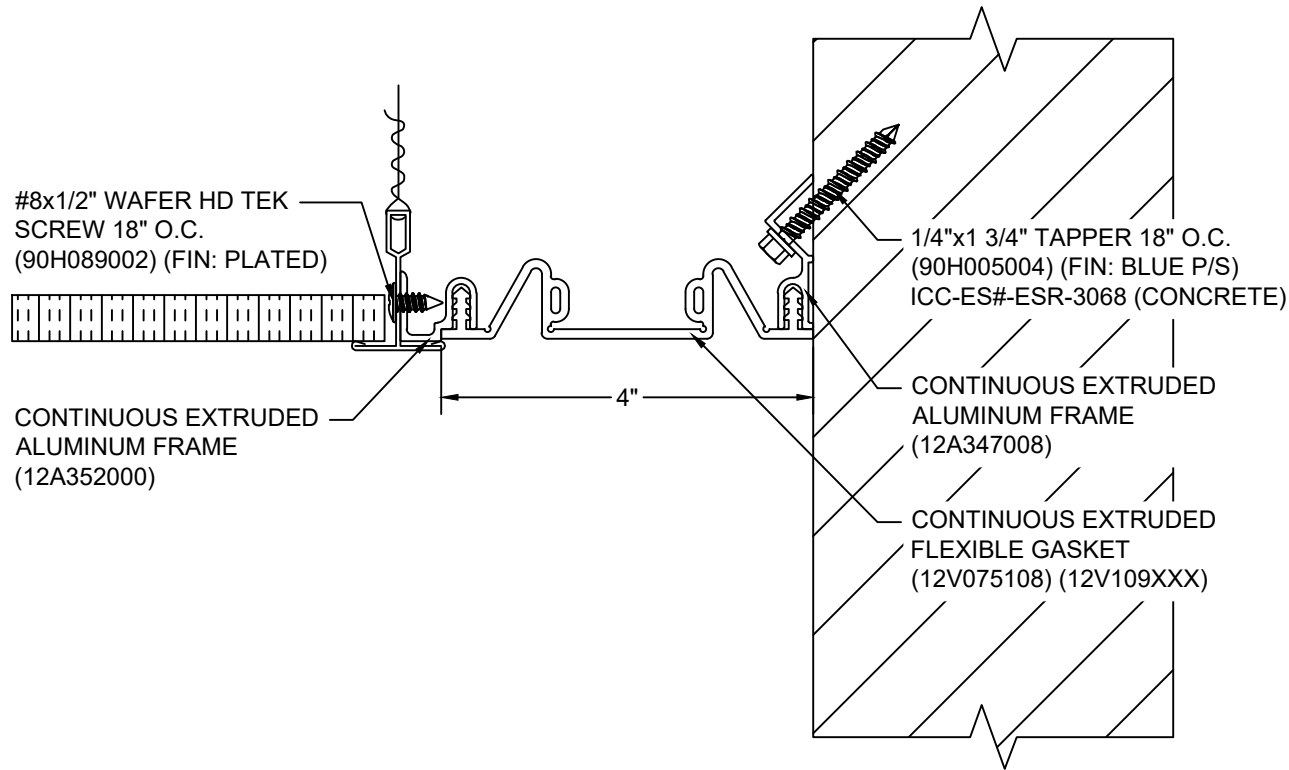

AVAILABLE COLORS:

108 BLACK	270 GREIGE
136 GRAY	232 WHITE

CUSTOM COLORS ARE AVAILABLE AT AN ADDITIONAL CHARGE, SUBJECT TO MINIMUM QUANTITIES.

Model: FCFC-400

Construction Specialties
www.c-sgroup.com

6696 Route 405 Highway, Muncy, PA 17756
Phone: (800) 233-8493 / Fax: (570) 546-8022

895 Lakefront Promenade, Mississauga, Ontario L5E 2C2 Canada
Phone: (888) 895-8955 / Fax: (905) 274-6241

DISCLAIMER:

PROJECT:	SCALE: 1:2
CUSTOMER:	DATE:
LOCATION:	JOB NO.:
DRAWN BY:	SHEET NO.: