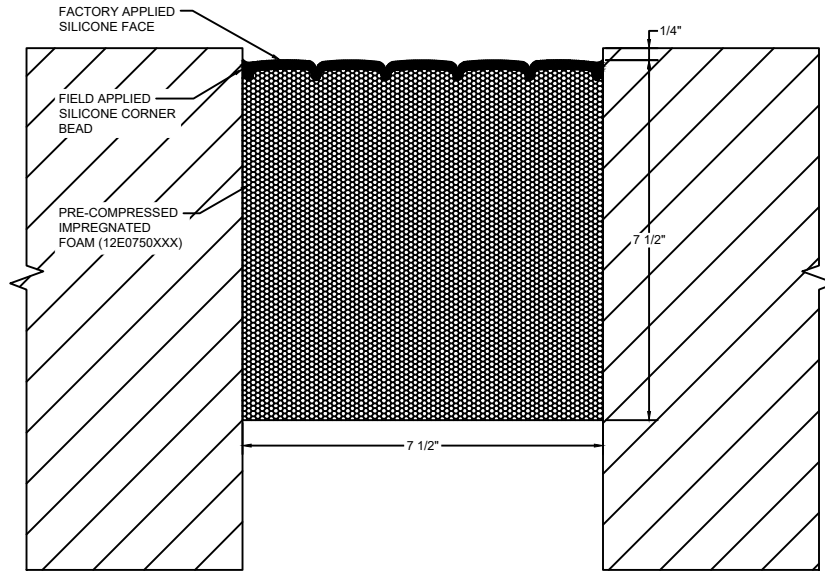

AVAILABLE COLORS:

*** COLORS SHOWN ARE A CLOSE APPROXIMATION OF SILICONE COLORS. THE MOST ACCURATE COLOR WILL BE FOUND VIEWING ACTUAL SILICONE SAMPLES. ***

Model: VF-750

Construction Specialties®
www.c-sgroup.com
 6696 Route 405 Highway, Muncy, PA 17756
 Phone: (800) 233-8493 / Fax: (570) 546-8022
 895 Lakefront Promenade, Mississauga, Ontario L5E 2C2 Canada
 Phone: (888) 895-8955 / Fax: (905) 274-6241