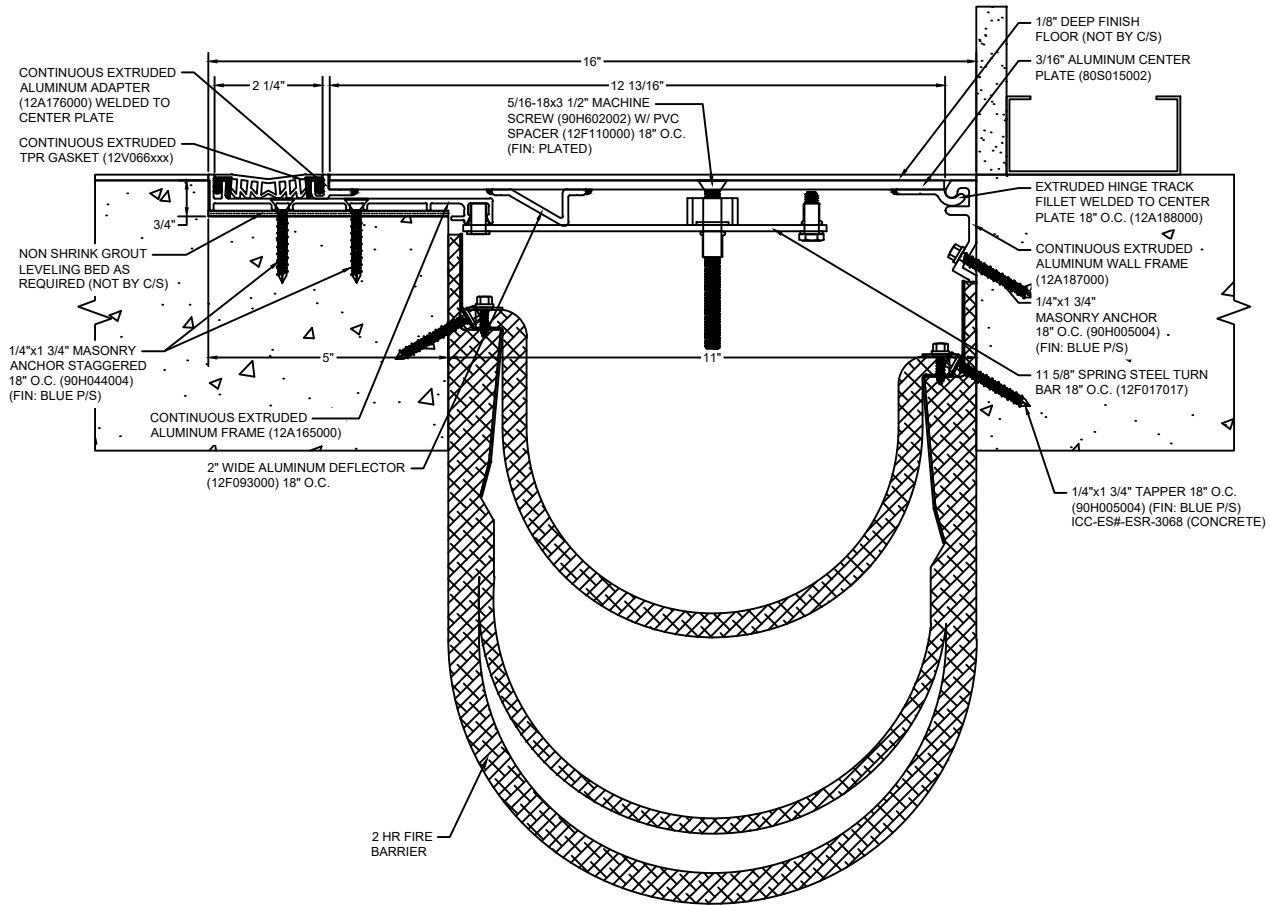

Model: SGRW-1100 W/ FB

CS Construction Specialties®
www.c-sgroup.com
6696 Route 405 Highway, Muncy, PA 17756
Phone: (800) 233-8493 / Fax: (570) 546-8022
895 Lakefront Promenade, Mississauga, Ontario L5E 2C2 Canada
Phone: (888) 895-8955 / Fax: (905) 274-6241

© Copyright 2018 Construction Specialties, Inc.

PROJECT:	SCALE: NTS
CUSTOMER:	DATE:
LOCATION:	JOB NO.:
DRAWN BY:	SHEET NO.: