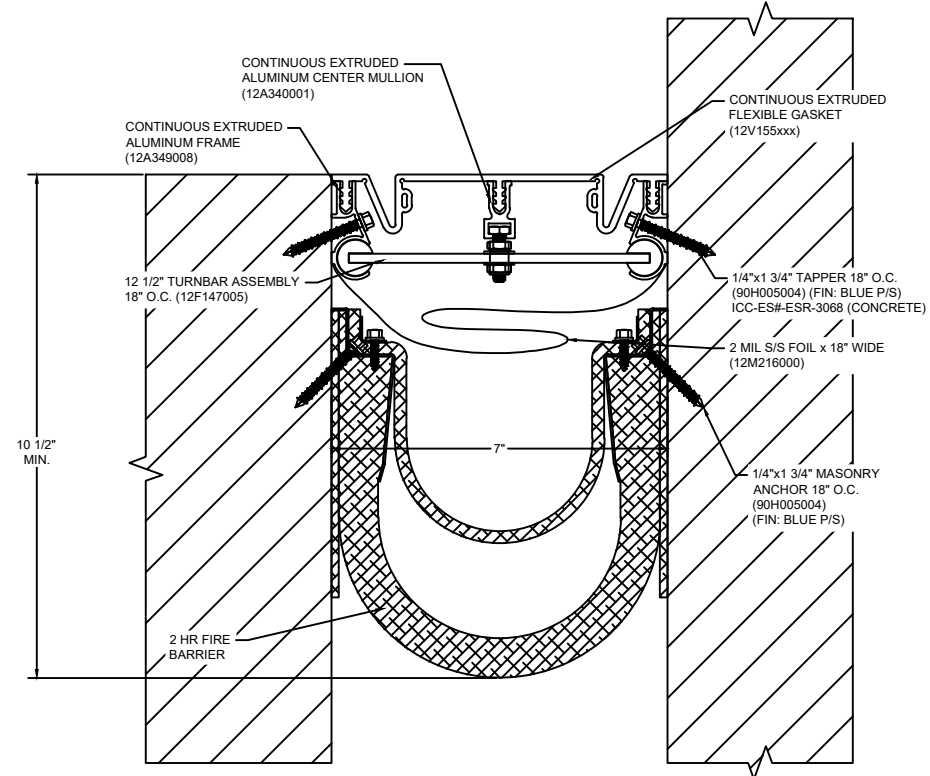

Model: FWFC-700M W/ FB

Construction Specialties® www.c-sgroup.com 6696 Route 405 Highway, Muncy, PA 17756 Phone: (800) 233-8493 / Fax: (570) 546-8022 895 Lakefront Promenade, Mississauga, Ontario L5E 2C2 Canada Phone: (888) 895-8955 / Fax: (905) 274-6241	© Copyright 2018 Construction Specialties, Inc.	PROJECT:	SCALE: NTS
		CUSTOMER:	DATE:
		LOCATION:	JOB NO.:
		DRAWN BY:	SHEET NO.: