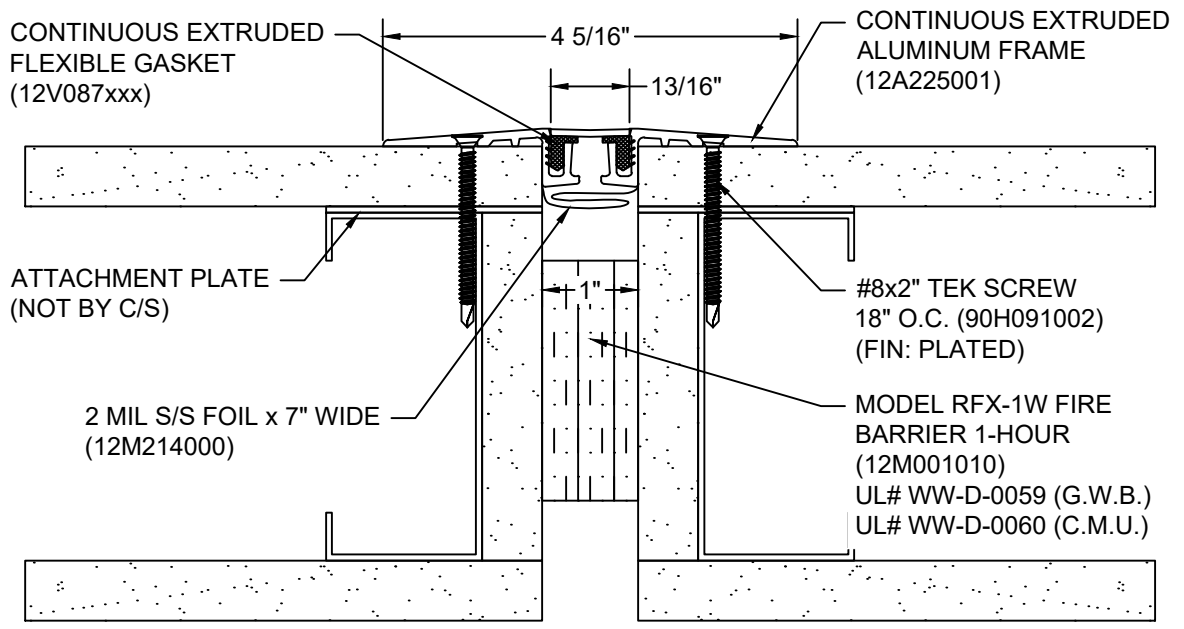

Model: GFS-100WL W/ FB

Construction Specialties
www.c-sgroup.com
6696 Route 405 Highway, Muncy, PA 17756
Phone: (800) 233-8493 / Fax: (570) 546-8022
895 Lakefront Promenade, Mississauga, Ontario L5E 2C2 Canada
Phone: (888) 895-8955 / Fax: (905) 274-6241

© Copyright 2016 Construction Specialties, Inc.

PROJECT:	SCALE: NTS
CUSTOMER:	DATE:
LOCATION:	JOB NO.:
DRAWN BY:	SHEET NO.: