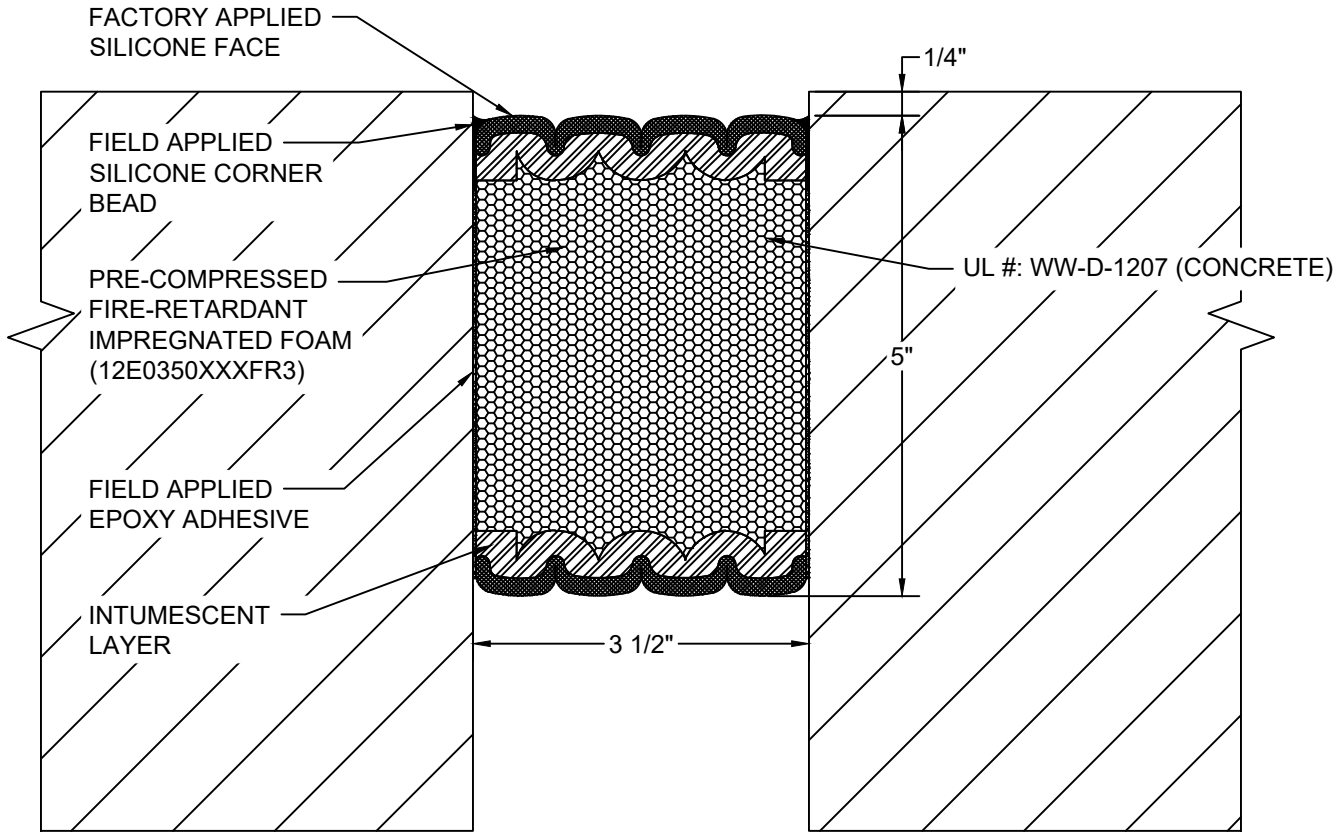

AVAILABLE COLORS:

*** COLORS SHOWN ARE A CLOSE APPROXIMATION OF SILICONE COLORS. THE MOST ACCURATE COLOR WILL BE FOUND VIEWING ACTUAL SILICONE SAMPLES. ***

Model: 3VFR-350

Construction Specialties®
www.c-sgroup.com
 6696 Route 405 Highway, Muncy, PA 17756
 Phone: (800) 233-8493 / Fax: (570) 546-8022
 895 Lakefront Promenade, Mississauga, Ontario L5E 2C2 Canada
 Phone: (888) 895-8955 / Fax: (905) 274-6241