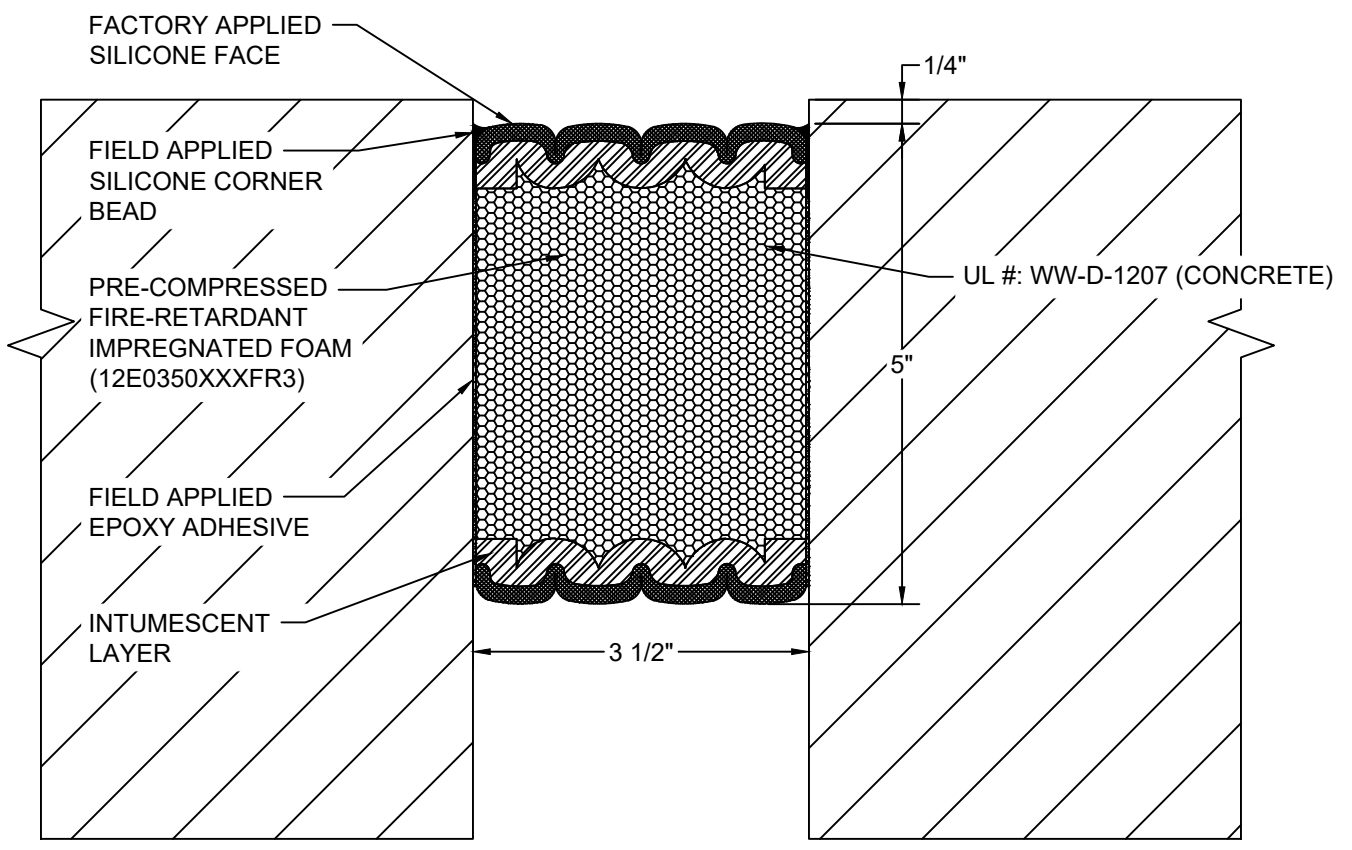

AVAILABLE COLORS:

*** COLORS SHOWN ARE A CLOSE APPROXIMATION OF SILICONE COLORS. THE MOST ACCURATE COLOR WILL BE FOUND VIEWING ACTUAL SILICONE SAMPLES. ***

Model: 3VFR-350

Construction Specialties®
www.c-sgroup.com
 6696 Route 405 Highway, Muncy, PA 17756
 Phone: (800) 233-8493 / Fax: (570) 546-8022
 895 Lakefront Promenade, Mississauga, Ontario L5E 2C2 Canada
 Phone: (888) 895-8955 / Fax: (905) 274-6241