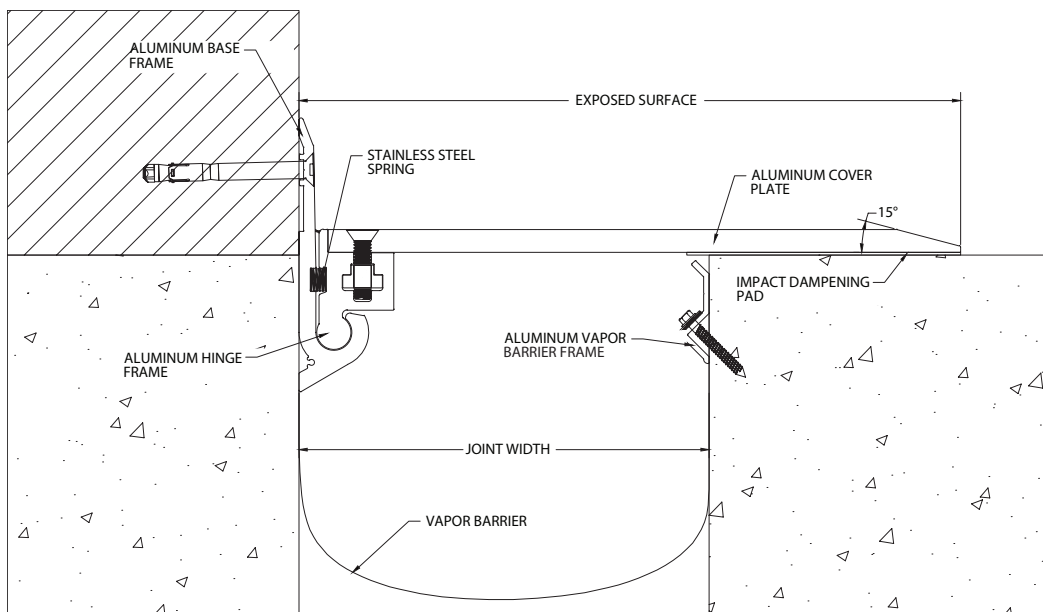

SHP & SHPW

MODEL	JOINT WIDTH	MINIMUM OPENING	MAXIMUM OPENING	EXPOSED SURFACE	BLOCKOUT WIDTH	BLOCKOUT HEIGHT
SHPW-800	8.00" (203mm)	2.50" (64mm)	12.00" (305mm)	13.00" (330mm)	N/A	N/A
SHPW-900	9.00" (229mm)	2.50" (64mm)	13.50" (343mm)	14.50" (368mm)	N/A	N/A
SHPW-1000	10.00" (254mm)	2.50" (64mm)	15.00" (381mm)	16.00" (406mm)	N/A	N/A
SHPW-1100	11.00" (279mm)	2.50" (64mm)	16.50" (419mm)	17.50" (445mm)	N/A	N/A
SHPW-1200	12.00" (305mm)	2.50" (64mm)	18.00" (457mm)	19.00" (483mm)	N/A	N/A
SHPW-1300	13.00" (330mm)	2.50" (64mm)	19.50" (495mm)	20.50" (521mm)	N/A	N/A
SHPW-1400	14.00" (356mm)	2.50" (64mm)	21.00" (533mm)	22.00" (559mm)	N/A	N/A
SHPW-1500	15.00" (381mm)	2.50" (64mm)	22.50" (572mm)	23.50" (597mm)	N/A	N/A
SHPW-1600	16.00" (406mm)	2.50" (64mm)	24.00" (610mm)	25.00" (635mm)	N/A	N/A
SHPW-1700	17.00" (432mm)	2.50" (64mm)	25.50" (648mm)	26.50" (673mm)	N/A	N/A
SHPW-1800	18.00" (457mm)	2.50" (64mm)	27.00" (686mm)	28.00" (711mm)	N/A	N/A
SHPW-1900	19.00" (483mm)	2.50" (64mm)	28.50" (724mm)	29.50" (749mm)	N/A	N/A
SHPW-2000	20.00" (508mm)	2.50" (64mm)	30.00" (762mm)	31.00" (787mm)	N/A	N/A
SHPW-2100	21.00" (533mm)	2.50" (64mm)	31.50" (800mm)	32.50" (826mm)	N/A	N/A
SHPW-2200	22.00" (559mm)	2.50" (64mm)	33.00" (838mm)	34.00" (864mm)	N/A	N/A
SHPW-2300	23.00" (584mm)	2.50" (64mm)	34.50" (876mm)	35.50" (902mm)	N/A	N/A
SHPW-2400	24.00" (610mm)	2.50" (64mm)	36.00" (914mm)	37.00" (940mm)	N/A	N/A

SHPW - 100%