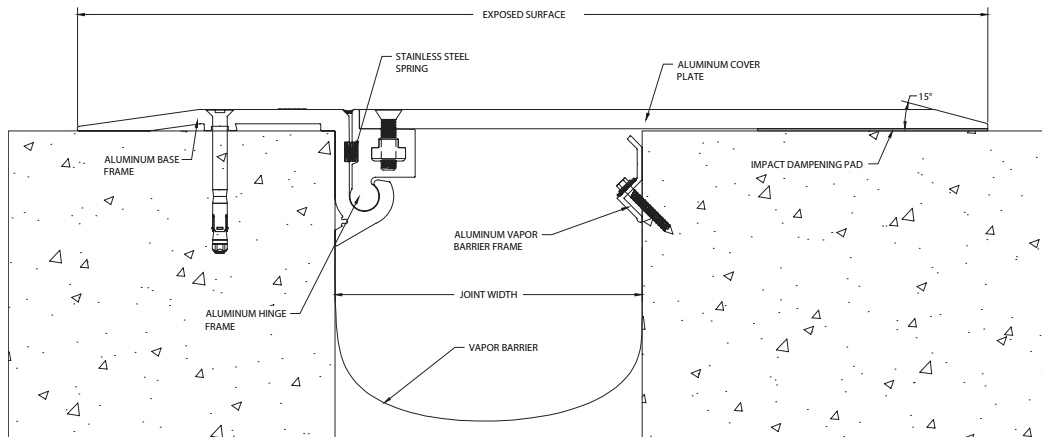

MODEL	JOINT WIDTH	MINIMUM OPENING	MAXIMUM OPENING	EXPOSED SURFACE	BLOCKOUT WIDTH	BLOCKOUT HEIGHT
SHP-816	8.00" (203mm)	2.50" (64mm)	16.00" (406mm)	23.69" (602mm)	N/A	N/A
SHP-918	9.00" (229mm)	2.50" (64mm)	18.00" (457mm)	25.69" (653mm)	N/A	N/A
SHP-1020	10.00" (254mm)	2.50" (64mm)	20.00" (508mm)	27.69" (703mm)	N/A	N/A
SHP-1122	11.00" (279mm)	2.50" (64mm)	22.00" (559mm)	29.69" (754mm)	N/A	N/A
SHP-1224	12.00" (305mm)	2.50" (64mm)	24.00" (610mm)	31.69" (805mm)	N/A	N/A
SHP-1326	13.00" (330mm)	2.50" (64mm)	26.00" (660mm)	33.69" (856mm)	N/A	N/A
SHP-1428	14.00" (356mm)	2.50" (64mm)	28.00" (711mm)	35.69" (907mm)	N/A	N/A
SHP-1530	15.00" (381mm)	2.50" (64mm)	30.00" (762mm)	37.69" (957mm)	N/A	N/A
SHP-1632	16.00" (406mm)	2.50" (64mm)	32.00" (813mm)	39.69" (1,008mm)	N/A	N/A
SHP-1734	17.00" (432mm)	2.50" (64mm)	34.00" (864mm)	41.69" (1,059mm)	N/A	N/A
SHP-1836	18.00" (457mm)	2.50" (64mm)	36.00" (914mm)	43.69" (1,110mm)	N/A	N/A
SHP-1938	19.00" (483mm)	2.50" (64mm)	38.00" (965mm)	45.69" (1,161mm)	N/A	N/A
SHP-2040	20.00" (508mm)	2.50" (64mm)	40.00" (1,016mm)	47.69" (1,211mm)	N/A	N/A
SHP-2142	21.00" (533mm)	2.50" (64mm)	42.00" (1,067mm)	49.69" (1,262mm)	N/A	N/A
SHP-2244	22.00" (559mm)	2.50" (64mm)	44.00" (1,118mm)	51.69" (1,313mm)	N/A	N/A
SHP-2346	23.00" (584mm)	2.50" (64mm)	46.00" (1,168mm)	53.69" (1,364mm)	N/A	N/A
SHP-2448	24.00" (610mm)	2.50" (64mm)	48.00" (1,219mm)	55.69" (1,415mm)	N/A	N/A

SHP - 200%