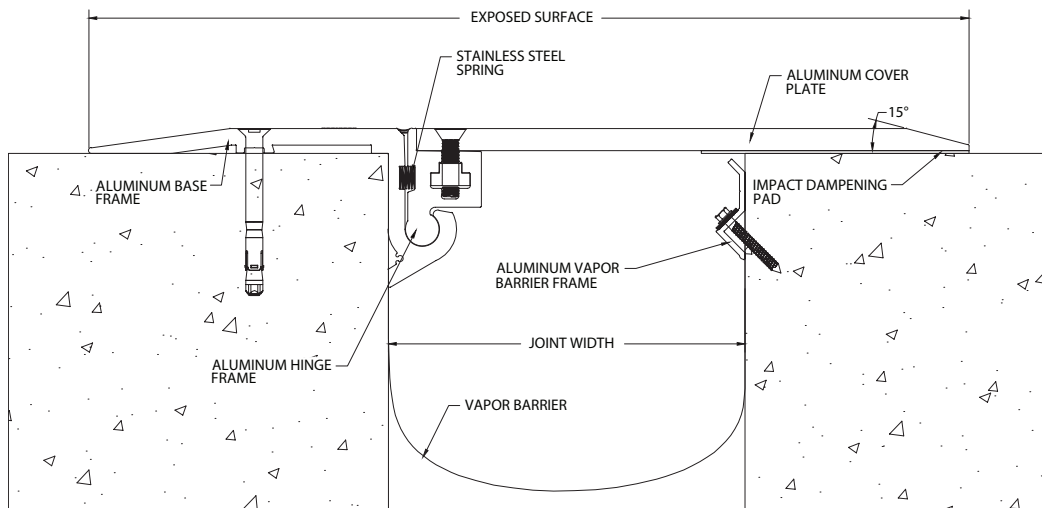

SHP & SHPW

MODEL	JOINT WIDTH	MINIMUM OPENING	MAXIMUM OPENING	EXPOSED SURFACE	BLOCKOUT WIDTH	BLOCKOUT HEIGHT
SHP-800	8.00" (203mm)	2.50" (64mm)	12.00" (305mm)	19.69" (500mm)	N/A	N/A
SHP-900	9.00" (229mm)	2.50" (64mm)	13.50" (343mm)	21.19" (538mm)	N/A	N/A
SHP-1000	10.00" (254mm)	2.50" (64mm)	15.00" (381mm)	22.69" (576mm)	N/A	N/A
SHP-1100	11.00" (279mm)	2.50" (64mm)	16.50" (419mm)	24.19" (614mm)	N/A	N/A
SHP-1200	12.00" (305mm)	2.50" (64mm)	18.00" (457mm)	25.69" (653mm)	N/A	N/A
SHP-1300	13.00" (330mm)	2.50" (64mm)	19.50" (495mm)	27.19" (691mm)	N/A	N/A
SHP-1400	14.00" (356mm)	2.50" (64mm)	21.00" (533mm)	28.69" (729mm)	N/A	N/A
SHP-1500	15.00" (381mm)	2.50" (64mm)	22.50" (572mm)	30.19" (767mm)	N/A	N/A
SHP-1600	16.00" (406mm)	2.50" (64mm)	24.00" (610mm)	31.69" (805mm)	N/A	N/A
SHP-1700	17.00" (432mm)	2.50" (64mm)	25.50" (648mm)	33.19" (843mm)	N/A	N/A
SHP-1800	18.00" (457mm)	2.50" (64mm)	27.00" (686mm)	34.69" (881mm)	N/A	N/A
SHP-1900	19.00" (483mm)	2.50" (64mm)	28.50" (724mm)	36.19" (919mm)	N/A	N/A
SHP-2000	20.00" (508mm)	2.50" (64mm)	30.00" (762mm)	37.69" (957mm)	N/A	N/A
SHP-2100	21.00" (533mm)	2.50" (64mm)	31.50" (800mm)	39.19" (995mm)	N/A	N/A
SHP-2200	22.00" (559mm)	2.50" (64mm)	33.00" (838mm)	40.69" (1,034mm)	N/A	N/A
SHP-2300	23.00" (584mm)	2.50" (64mm)	34.50" (876mm)	42.19" (1,072mm)	N/A	N/A
SHP-2400	24.00" (610mm)	2.50" (64mm)	36.00" (914mm)	43.69" (1,110mm)	N/A	N/A