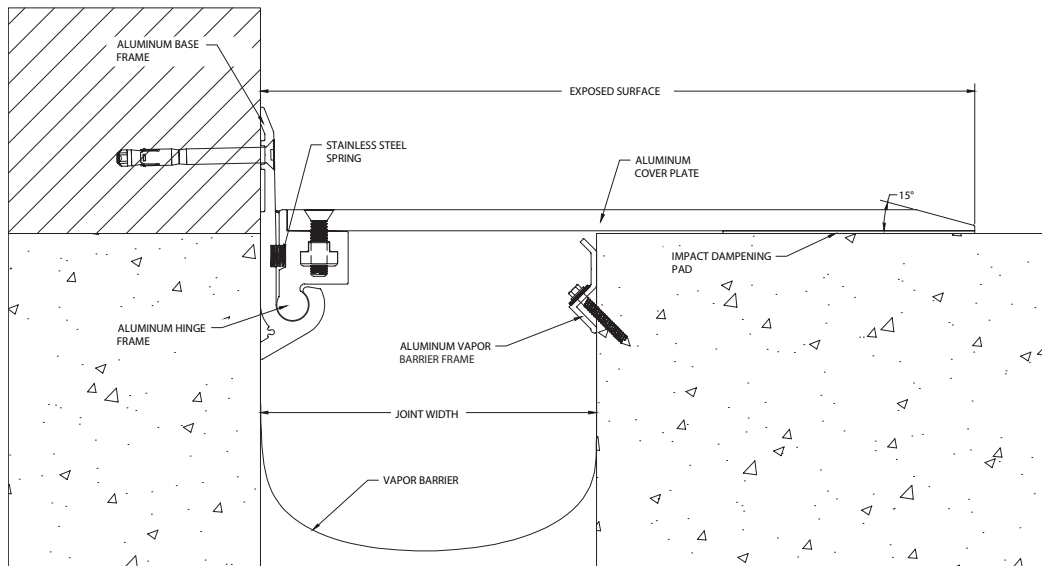

MODEL	JOINT WIDTH	MINIMUM OPENING	MAXIMUM OPENING	EXPOSED SURFACE	BLOCKOUT WIDTH	BLOCKOUT HEIGHT
SHPW-816	8.00" (203mm)	2.50" (64mm)	16.00" (406mm)	17.00" (432mm)	N/A	N/A
SHPW-918	9.00" (229mm)	2.50" (64mm)	18.00" (457mm)	19.00" (483mm)	N/A	N/A
SHPW-1020	10.00" (254mm)	2.50" (64mm)	20.00" (508mm)	21.00" (533mm)	N/A	N/A
SHPW-1122	11.00" (279mm)	2.50" (64mm)	22.00" (559mm)	23.00" (584mm)	N/A	N/A
SHPW-1224	12.00" (305mm)	2.50" (64mm)	24.00" (610mm)	25.00" (635mm)	N/A	N/A
SHPW-1326	13.00" (330mm)	2.50" (64mm)	26.00" (660mm)	27.00" (686mm)	N/A	N/A
SHPW-1428	14.00" (356mm)	2.50" (64mm)	28.00" (711mm)	29.00" (737mm)	N/A	N/A
SHPW-1530	15.00" (381mm)	2.50" (64mm)	30.00" (762mm)	31.00" (787mm)	N/A	N/A
SHPW-1632	16.00" (406mm)	2.50" (64mm)	32.00" (813mm)	33.00" (838mm)	N/A	N/A
SHPW-1734	17.00" (432mm)	2.50" (64mm)	34.00" (864mm)	35.00" (889mm)	N/A	N/A
SHPW-1836	18.00" (457mm)	2.50" (64mm)	36.00" (914mm)	37.00" (940mm)	N/A	N/A
SHPW-1938	19.00" (483mm)	2.50" (64mm)	38.00" (965mm)	39.00" (991mm)	N/A	N/A
SHPW-2040	20.00" (508mm)	2.50" (64mm)	40.00" (1,016mm)	41.00" (1,041mm)	N/A	N/A
SHPW-2142	21.00" (533mm)	2.50" (64mm)	42.00" (1,067mm)	43.00" (1,092mm)	N/A	N/A
SHPW-2244	22.00" (559mm)	2.50" (64mm)	44.00" (1,118mm)	45.00" (1,143mm)	N/A	N/A
SHPW-2346	23.00" (584mm)	2.50" (64mm)	46.00" (1,168mm)	47.00" (1,194mm)	N/A	N/A
SHPW-2448	24.00" (610mm)	2.50" (64mm)	48.00" (1,219mm)	49.00" (1,245mm)	N/A	N/A

SHPW -200%