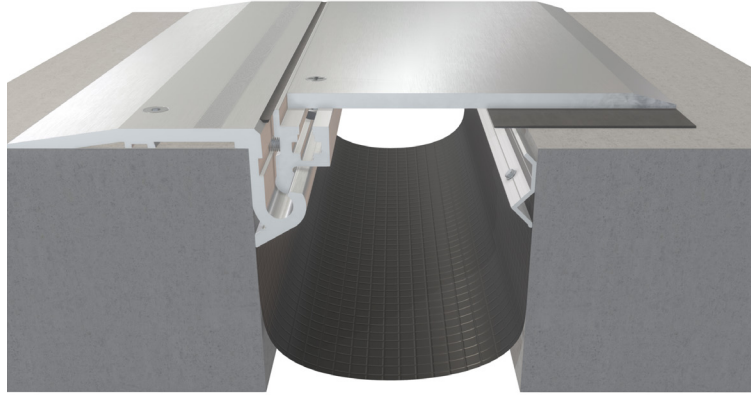

SHP & SHPW

TECHNICAL DATA:

Aluminum

- Extrusion – CS uses multiple alloys & tempers which are established to be the most appropriate for the given use of individual parts. Will be one of the following: (6063-T5, T6, T52) (6061-T5, T6, T51) (6105-T5, T6) (6005-T5) (6005A-T5, T61), ASTM B221
- Sheet – 6061-T6, 3003 H14, 5005 H34, ASTM-B209.

Vapor Barrier

- Material: 7-Ply Polyethylene, ASTM-E-1745-11
- Color: Black
- 3" Tensile Strength: 275 lbs., ASTM-D-882
- Puncture Strength: 79 lbs., ASTM-D-4833
- PPT Resistance: 62 lbs., ASTM-D-2582

Capable of Lateral Movement

SHP & SHPW

MODEL	JOINT WIDTH	MINIMUM OPENING	MAXIMUM OPENING	EXPOSED SURFACE	BLOCKOUT WIDTH	BLOCKOUT HEIGHT
SHP-800	8.00" (203mm)	2.50" (64mm)	12.00" (305mm)	19.69" (500mm)	N/A	N/A
SHP-900	9.00" (229mm)	2.50" (64mm)	13.50" (343mm)	21.19" (538mm)	N/A	N/A
SHP-1000	10.00" (254mm)	2.50" (64mm)	15.00" (381mm)	22.69" (576mm)	N/A	N/A
SHP-1100	11.00" (279mm)	2.50" (64mm)	16.50" (419mm)	24.19" (614mm)	N/A	N/A
SHP-1200	12.00" (305mm)	2.50" (64mm)	18.00" (457mm)	25.69" (653mm)	N/A	N/A
SHP-1300	13.00" (330mm)	2.50" (64mm)	19.50" (495mm)	27.19" (691mm)	N/A	N/A
SHP-1400	14.00" (356mm)	2.50" (64mm)	21.00" (533mm)	28.69" (729mm)	N/A	N/A
SHP-1500	15.00" (381mm)	2.50" (64mm)	22.50" (572mm)	30.19" (767mm)	N/A	N/A
SHP-1600	16.00" (406mm)	2.50" (64mm)	24.00" (610mm)	31.69" (805mm)	N/A	N/A
SHP-1700	17.00" (432mm)	2.50" (64mm)	25.50" (648mm)	33.19" (843mm)	N/A	N/A
SHP-1800	18.00" (457mm)	2.50" (64mm)	27.00" (686mm)	34.69" (881mm)	N/A	N/A
SHP-1900	19.00" (483mm)	2.50" (64mm)	28.50" (724mm)	36.19" (919mm)	N/A	N/A
SHP-2000	20.00" (508mm)	2.50" (64mm)	30.00" (762mm)	37.69" (957mm)	N/A	N/A
SHP-2100	21.00" (533mm)	2.50" (64mm)	31.50" (800mm)	39.19" (995mm)	N/A	N/A
SHP-2200	22.00" (559mm)	2.50" (64mm)	33.00" (838mm)	40.69" (1,034mm)	N/A	N/A
SHP-2300	23.00" (584mm)	2.50" (64mm)	34.50" (876mm)	42.19" (1,072mm)	N/A	N/A
SHP-2400	24.00" (610mm)	2.50" (64mm)	36.00" (914mm)	43.69" (1,110mm)	N/A	N/A