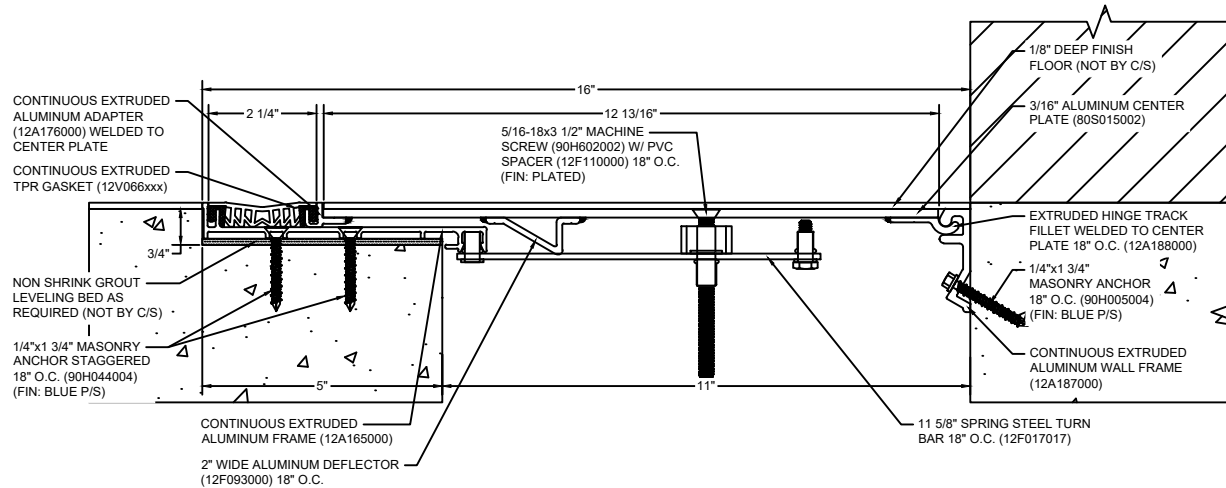

Model: SGRW-1100

CS **Construction Specialties®**
www.c-sgroup.com
6696 Route 405 Highway, Muncy, PA 17756
Phone: (800) 233-8493 / Fax: (570) 546-8022
895 Lakefront Promenade, Mississauga, Ontario L5E 2C2 Canada
Phone: (888) 895-8955 / Fax: (905) 274-6241

© Copyright 2018 Construction Specialties, Inc.

PROJECT:	SCALE: NTS
CUSTOMER:	DATE:
LOCATION:	JOB NO.:
DRAWN BY:	SHEET NO.: