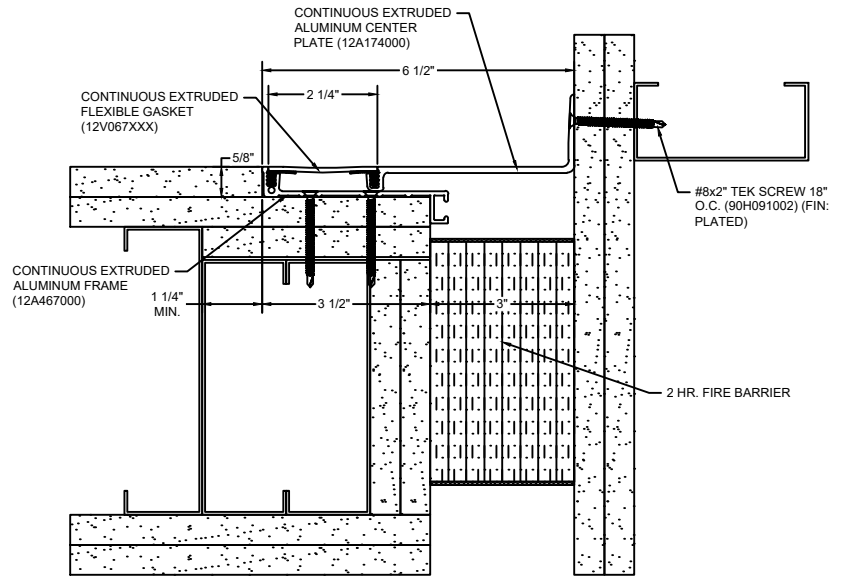

Model: GTWC-300 W/ FB

Construction Specialties®
www.c-sgroup.com
6696 Route 405 Highway, Muncy, PA 17756
Phone: (800) 233-8493 / Fax: (570) 546-8022
895 Lakefront Promenade, Mississauga, Ontario L5E 2C2 Canada
Phone: (888) 895-8955 / Fax: (905) 274-6241

© Copyright 2018 Construction Specialties, Inc.

PROJECT:	SCALE: NTS
CUSTOMER:	DATE:
LOCATION:	JOB NO.:
DRAWN BY:	SHEET NO.: