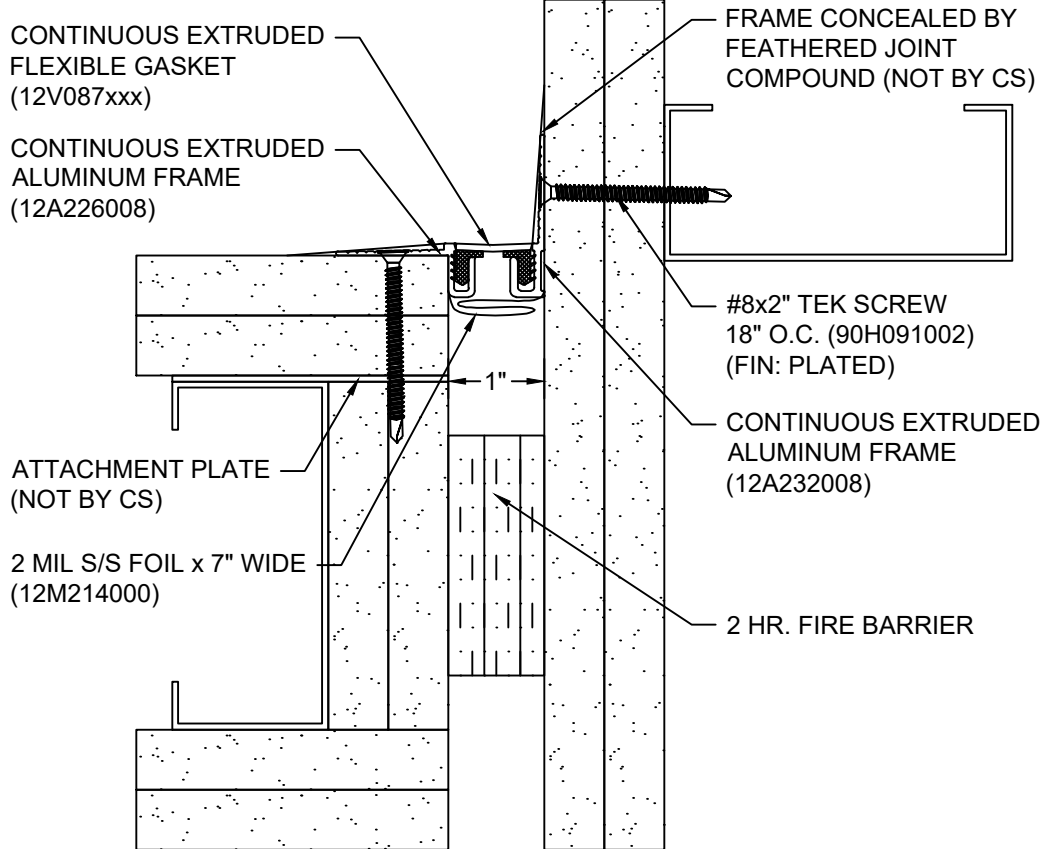

Model: FWFC-100 W/ FB

CS **Construction Specialties**®
www.c-sgroup.com
6696 Route 405 Highway, Muncy, PA 17756
Phone: (800) 233-8493 / Fax: (570) 546-8022
895 Lakefront Promenade, Mississauga, Ontario L5E 2C2 Canada
Phone: (888) 895-8955 / Fax: (905) 274-6241

© Copyright 2018 Construction Specialties, Inc.

PROJECT:	SCALE: NTS
CUSTOMER:	DATE:
LOCATION:	JOB NO.:
DRAWN BY:	SHEET NO.: