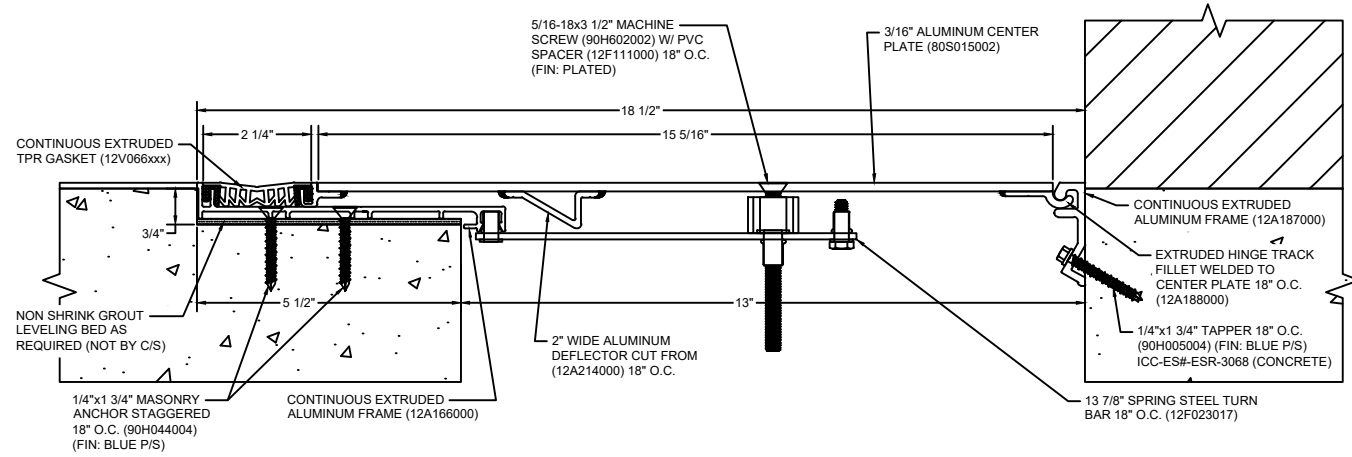

Model: SGPW-1300

CS Construction Specialties®
www.c-sgroup.com
6696 Route 405 Highway, Muncy, PA 17756
Phone: (800) 233-8493 / Fax: (570) 546-8022
895 Lakefront Promenade, Mississauga, Ontario L5E 2C2 Canada
Phone: (888) 895-8955 / Fax: (905) 274-6241

© Copyright 2018 Construction Specialties, Inc.

PROJECT:	SCALE: NTS
CUSTOMER:	DATE:
LOCATION:	JOB NO.:
DRAWN BY:	SHEET NO.: