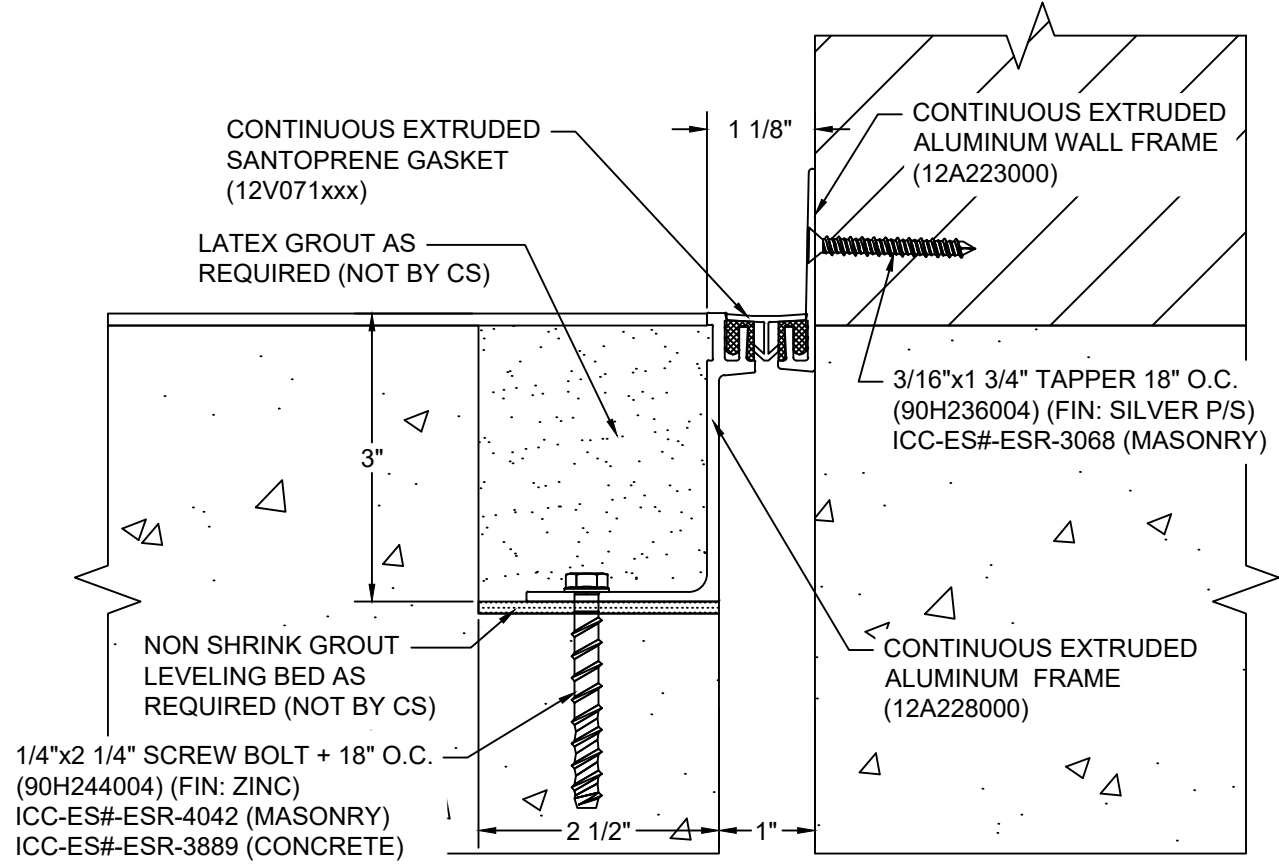

Model: GFTW-100X3

Construction Specialties
www.c-sgroup.com
6696 Route 405 Highway, Muncy, PA 17756
Phone: (800) 233-8493 / Fax: (570) 546-8022
895 Lakefront Promenade, Mississauga, Ontario L5E 2C2 Canada
Phone: (888) 895-8955 / Fax: (905) 274-6241

© Copyright 2016 Construction Specialties, Inc.

PROJECT:	SCALE: NTS
CUSTOMER:	DATE:
LOCATION:	JOB NO.:
DRAWN BY:	SHEET NO.: