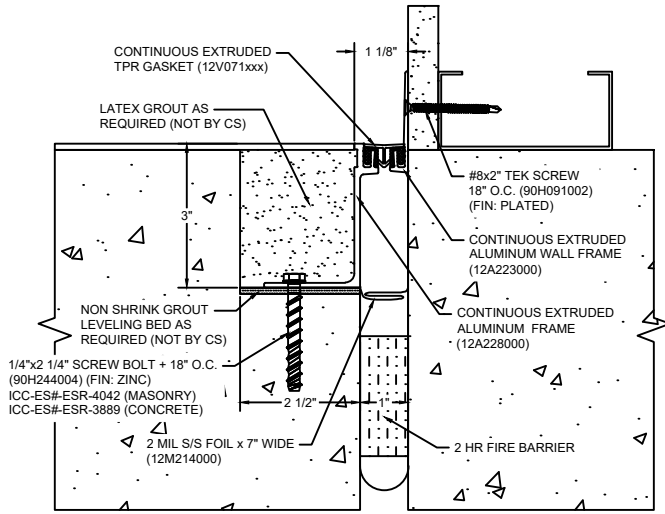

Model: GFTW-100X3 W/ FB

Construction Specialties®

www.c-sgroup.com

6696 Route 405 Highway, Muncy, PA 17756
Phone: (800) 233-8493 / Fax: (570) 546-8022

895 Lakefront Promenade, Mississauga, Ontario L5E 2C2 Canada
Phone: (888) 895-8955 / Fax: (905) 274-6241

© Copyright 2018 Construction Specialties, Inc.

PROJECT:	SCALE: NTS
CUSTOMER:	DATE:
LOCATION:	JOB NO.:
DRAWN BY:	SHEET NO.: