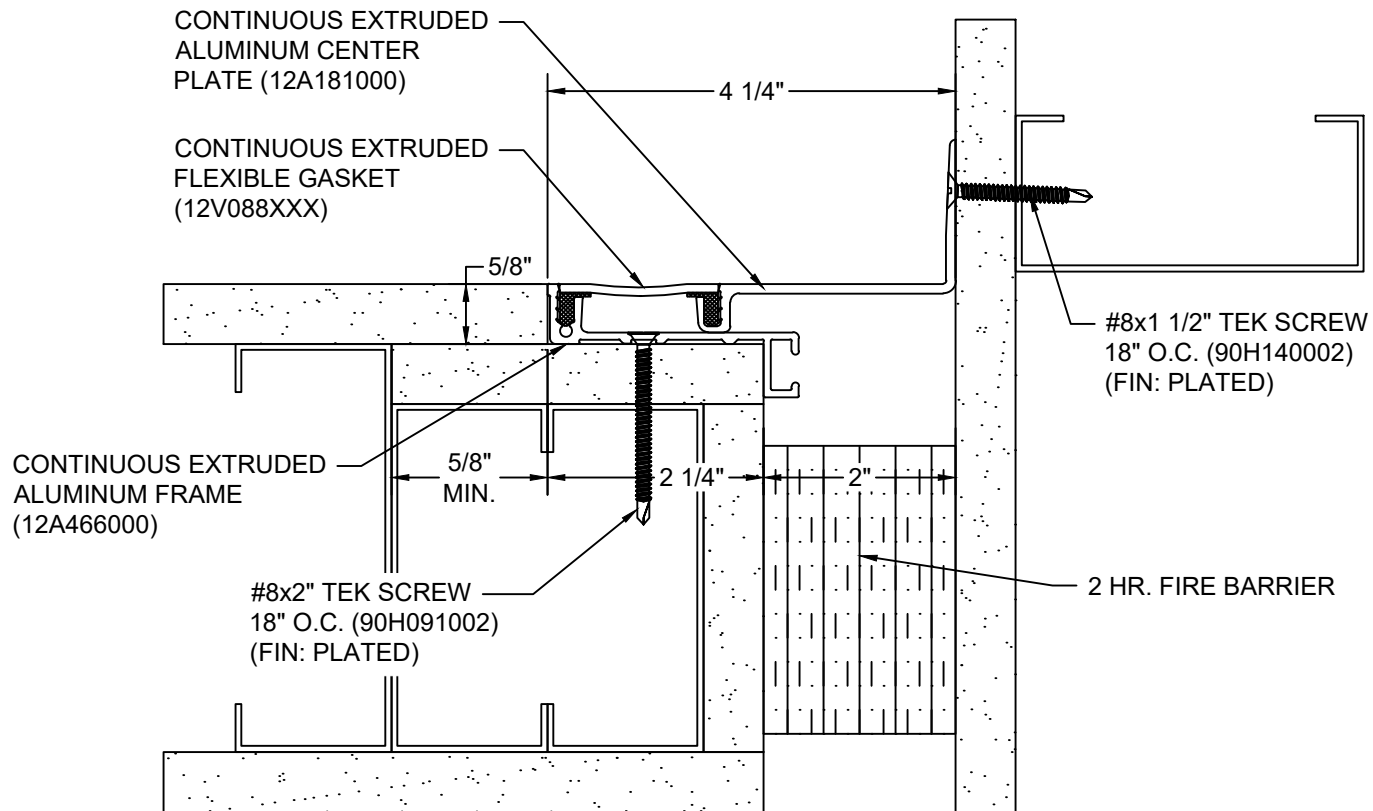

Model: GTWC-200 W/ FB

CS **Construction Specialties®**
www.c-sgroup.com
6696 Route 405 Highway, Muncy, PA 17756
Phone: (800) 233-8493 / Fax: (570) 546-8022
895 Lakefront Promenade, Mississauga, Ontario L5E 2C2 Canada
Phone: (888) 895-8955 / Fax: (905) 274-6241

© Copyright 2018 Construction Specialties, Inc.

PROJECT:	SCALE: NTS
CUSTOMER:	DATE:
LOCATION:	JOB NO.:
DRAWN BY:	SHEET NO.: